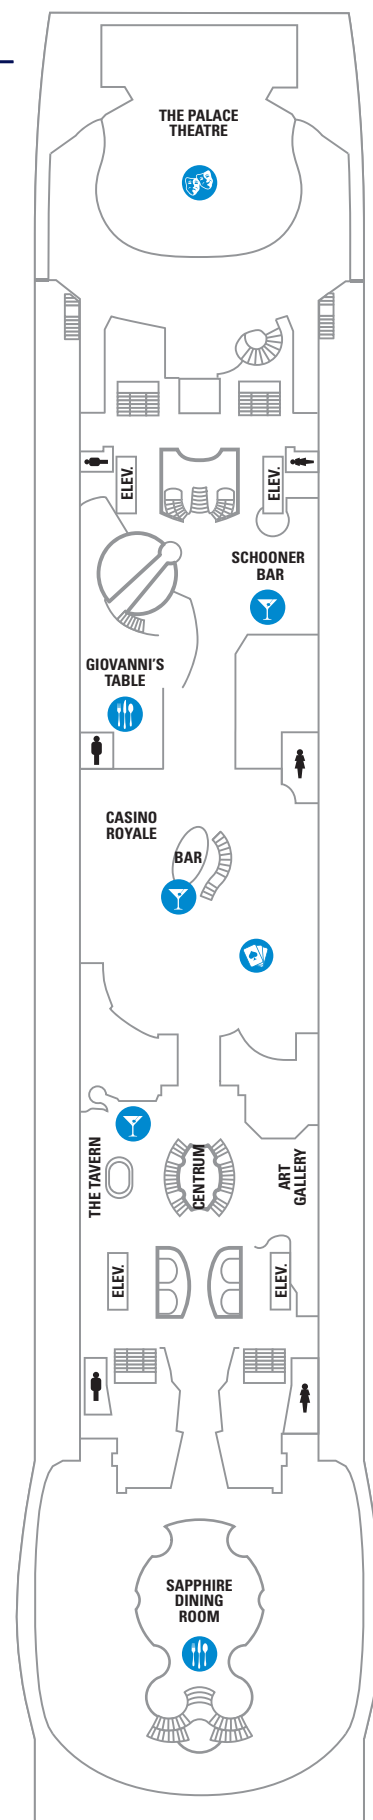

PUBLIC AREAS

The Palace Theatre

Our theater – five stories from orchestra pit to domed ceiling – features contemporary musical stage productions.

Schooner Bar

This nautically themed bar is the perfect spot to enjoy a drink with friends.

Casino RoyaleSM

Our glittering casino features electronic Slot Machines, Video Poker, Blackjack, Craps, Roulette and Caribbean Stud Poker.

The Tavern

Upscale sports bar.

The Centrum

The Centrum, a seven-story atrium surrounded by bars, lounges and unique shops which offer an array of merchandise ranging from perfume and jewelry to liquor and cruise wear. It's best compared to the lobby of a grand hotel.

Art Gallery

Original art is displayed in the onboard art gallery as well as throughout the ship. To purchase something for your own collection, visit an onboard art auction.

Sapphire Dining Room

Our three-tier dining room features a wide variety of menu items and impeccable service.