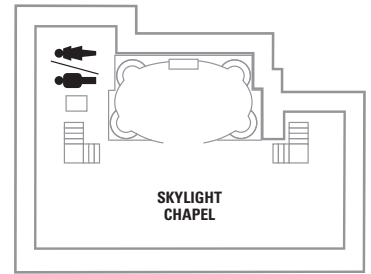

**PUBLIC AREAS**

**Skylight Chapel**

Our wedding chapel, which can accommodate 40 people, is located on top of the Viking Crown Lounge (the highest point on the ship), and is the perfect place to say "I do."