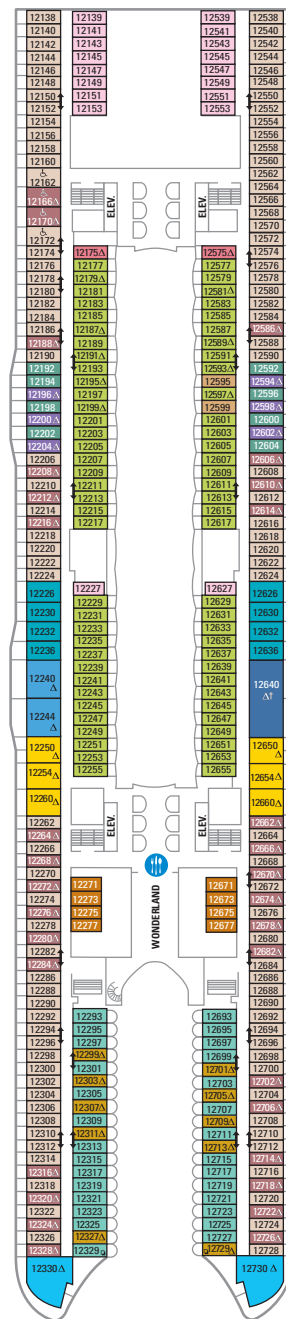

GS Grand Suite with Balcony
Two twin beds that convert to Royal King. Private bathroom with tub and two sinks, marble entry, large closets, sitting area with table and sofa. (371 sq. ft. Balcony 105 sq. ft.)

JS Junior Suite with Balcony
Two twin beds that convert to Royal King. Private bathroom with tub, sitting area with table and sofa. (287 sq. ft. Balcony 80 sq. ft.)

BALCONY

C1 C2 Central Park View Stateroom with Balcony
Two twin beds that convert to Royal King, central park view balcony, sitting area, and a private bathroom. (182 sq. ft. Balcony 52 sq. ft.)

B1 B2 Boardwalk View Stateroom with Balcony
Two twin beds that convert to Royal King, boardwalk view balcony, sitting area, and a private bathroom. (182 sq. ft. Balcony 52 sq. ft.)

D1 D2 D3 D5 Superior Ocean View Stateroom with Balcony
Two twin beds that convert to Royal King, private balcony, sitting area, and a private bathroom. (182 sq. ft. Balcony 50 to 80 sq. ft.)
Accessible Staterooms: 272 sq. ft. Balcony 80 sq. ft.

INTERIOR

K L Large Interior Stateroom
Two twin beds that convert to Royal King, private bathroom and sitting area with sofa. (172 sq. ft.)

Q Interior Stateroom
Two twin beds that convert to Royal King, private bathroom and sitting area with sofa. (149 sq. ft.)

PUBLIC AREAS

Wonderland Imaginative Cuisine
Our chefs twist the kaleidoscope to invent fantasy gourmet dishes, magical elixirs, and more never-before-seen fare.

LEGENDS:

- △ Stateroom with sofa bed
- Stateroom has third Pullman bed available
- † Stateroom has third and fourth Pullman beds available
- Stateroom with sofa bed and third Pullman bed available
- ‡ Stateroom has four additional Pullman beds available
- ↓ Connecting staterooms.
- ♿ Indicates accessible staterooms
- ☐ Stateroom has an obstructed view

- ☪ Dining Venue
- 🎪 Entertainment Area
- 🍹 Bars & Lounges
- 👦 Kids & Teens Area
- 🏊 Pool
- ♨ Spa
- 🏋️ Fitness
- 🏃 Running Track
- 🧗 Rock climbing
- 🌊 FlowRider®
- ℹ Information
- 🏢 Conference Center
- 🛍 Shopping
- 🎰 Casino

NOTES:

All stateroom and balcony sizes are approximate
A Royal King measures 72.5 inches wide by 82 inches long.
For sofa bed configuration call your Travel Agent or Royal Caribbean International.
All staterooms and suites come complete with private bathroom, vanity area, safe, hair dryer, closed-circuit TV and phone.