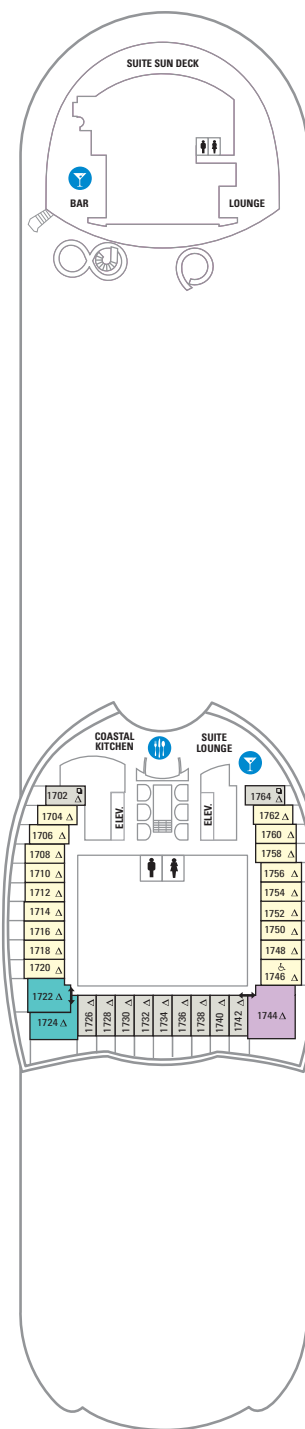

SUITE

RL Royal Loft Suite with Balcony

Two-decks-high stateroom with panoramic views. Master bedroom and bath on second level. Bath has a tub, shower, two sinks and bidet. Stairway to second level. Four twin beds that convert to two Royal King beds. Bath with shower on main level. Private balcony with whirlpool and dining area. Dining area with dry bar. Living room sofa converts to double bed. Closets on each level. (1,524 sq. ft. Balcony 843 sq. ft.)

SL Sky Loft Suite with Balcony

Two-decks-high stateroom with panoramic views. Master bedroom and bath on second level. Bedroom has two twin beds that convert to Royal King. Bath has a shower for two. Stairway to second level. Bath with shower for two on main level. Private balcony with dining area. Dining area with dry bar. Living room sofa converts to double bed. Closets on each level. (722 sq. ft. Balcony 410 sq. ft.)

L1 L2 Crown Loft Suite with Balcony

Two-decks-high stateroom with panoramic views. Master bedroom with Royal King size bed and bath on second level. Bath with shower on main level. Private balcony with chairs, dining area with dry bar, table/desk. Living room sofa converts to double bed. (545 sq. ft. Balcony 114 sq. ft.)
Accessible Stateroom: 737 sq. ft. Balcony 140 sq. ft.

LEGENDS:

△ Stateroom with sofa bed

* Stateroom has third Pullman bed available

† Stateroom has third and fourth Pullman beds available

◆ Stateroom with sofa bed and third Pullman bed available

‡ Stateroom has four additional Pullman beds available