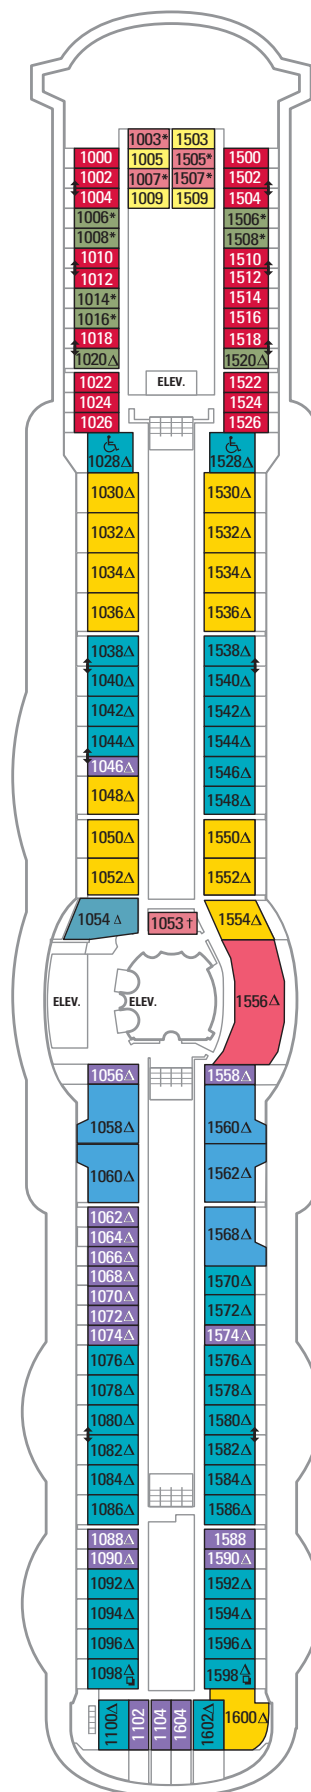

OS Owner's Suite with Balcony

Queen-size bed, private balcony, private bathroom with whirlpool tub, double sinks, separate shower and bidet, separate living area with queen-size sofa bed, and concierge service. (589 sq. ft. Balcony 57 to 175 sq. ft.)

OUTSIDE VIEW

FO Two Bedroom Family Ocean View Stateroom

Two bedrooms. Master has two twin beds that convert to Royal King and bathroom with tub. Additional bedroom with twin bed and two Pullman beds. Living room with double sofa bed and second bathroom with shower. (319 to 592 sq. ft.)

INTERIOR

K M Interior Stateroom

Two twin beds that convert to Royal King, sitting area with sofa, vanity area, and a private bathroom. (170 sq. ft.)

LEGENDS:

△ Stateroom with sofa bed

* Stateroom has third Pullman bed available

† Stateroom has third and fourth Pullman beds available

◆ Stateroom with sofa bed and third Pullman bed available

‡ Stateroom has four additional Pullman beds available

‡ Connecting staterooms.

♿ Indicates accessible staterooms