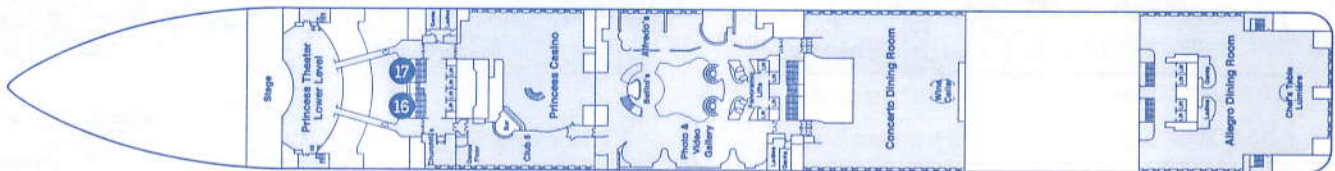

Deck 6½

Stop 16

Forward Stairs, Deck
6 ½ Port Side
Adam Scott Rote
Hand Embellished
Giclee on Canvas
<http://regal.princess.com/art16>

Stop 17*

Forward Stairs, Deck
6 ½ Starboard
Emile Bellet
Giclee on Canvas
<http://regal.princess.com/art17>

Tour continues on deck 7 (below)

*Artwork by the artist at this stop is available for purchase. Please visit the Art Gallery for details.

Deck 7

Stop 18

Forward Stairs, Both
sides Deck 7 ½
Craig Tracy
Limited Edition on Canvas
<http://regal.princess.com/art18>

Stop 19

Facets
Vetroemme
Sandblasted Glass
<http://regal.princess.com/art19>

Stop 20

Future Cruises
Janet Van Arsdale
Photographic Mosaic
<http://regal.princess.com/art20>