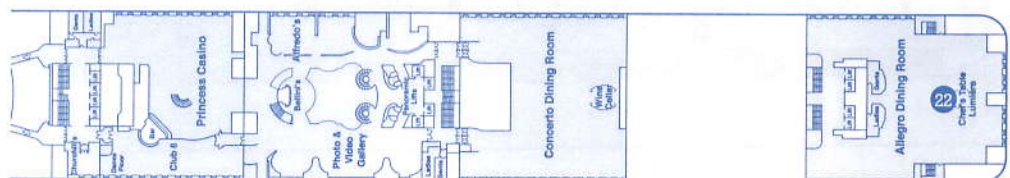

Tour continues on deck 17 (on the next page)