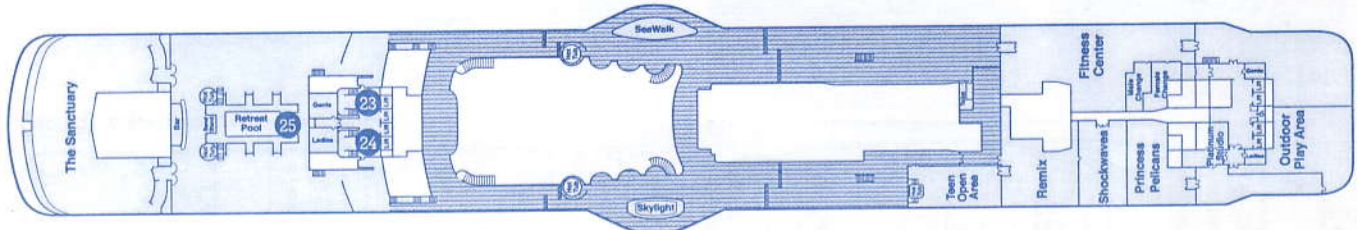

Stop 25

Retreat Pool
Tony Rea
 Photograph Printed
 on Acrylic

<http://regal.princess.com/art25>

Tour continues on deck 16 (below)

Deck 16

Stop 26*

Sea View Bar (Portside)
Nano Lopez
 Bronze sculpture with
 hand-applied patina