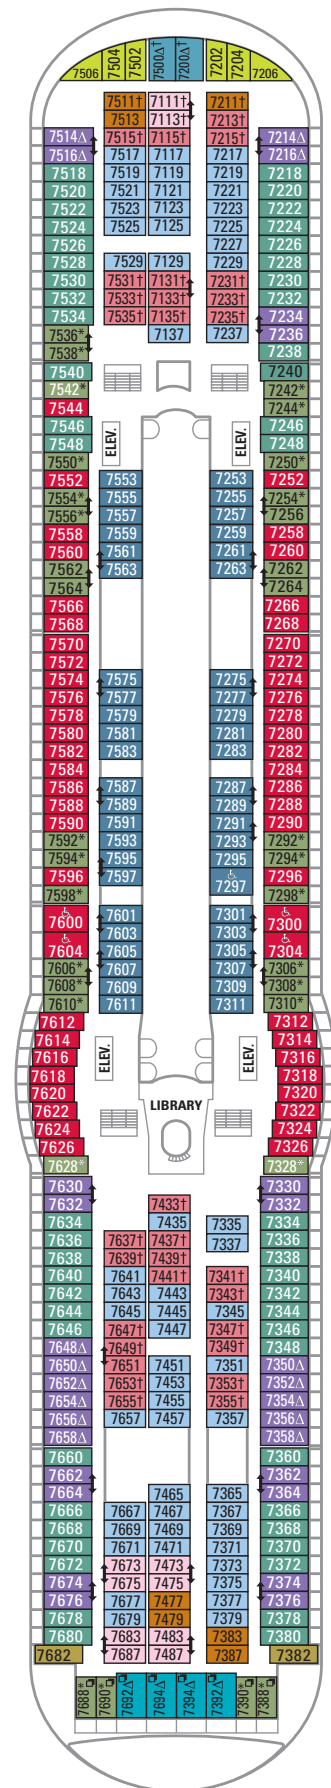

BALCONY

D1 D2 Superior Ocean View Stateroom with Balcony

Two twin beds that convert to Royal King, private balcony, sitting area and a private bathroom. Rates vary from deck to deck. (179 sq. ft., balcony 52 sq. ft.)

E1 E2 Deluxe Ocean View Stateroom with Balcony

Two twin beds that convert to Royal King, private balcony, sitting area with sofa, and a private bathroom. Rates vary from deck to deck. (164 sq. ft., balcony 51 sq. ft.)

OCEAN VIEW

FO Family Ocean View Stateroom

Two twin beds that convert to Royal King, additional bunk beds in separate area, separate sitting area with sofa bed, and a private bathroom with shower. (262 sq. ft.)

F Large Ocean View Stateroom

Two twin beds that convert to Royal King, sitting area with sofa, vanity area and a private bathroom. (178 sq. ft.)

G Ocean View Stateroom

Two twin beds that convert to Royal King, sitting area with sofa, vanity area, and a private bathroom. (160 sq. ft.)

INTERIOR

PR Promenade Stateroom

Bowed windows with a view of the Royal Promenade, two twin beds that convert to Royal King, sitting area with sofa, vanity area, and a private bathroom. (160 sq. ft.)

K L N Q Interior Stateroom

Two twin beds that convert to Royal King, sitting area with sofa, vanity area, and a private bathroom. (150 sq. ft.)

PUBLIC AREAS

Library

Our onboard library features comfortable reading chairs as well as an impressive selection of books and guidebooks.

SYMBOL LEGEND

- ▲ Stateroom with sofa bed.
- Stateroom has third Pullman bed available.
- † Stateroom has third and fourth Pullman beds available.
- ↓ Connecting staterooms.
- ♿ Indicates accessible staterooms.
- Stateroom with sofa bed and third Pullman bed available.
- ‡ Stateroom has four additional Pullman beds available.
- ⊠ Stateroom has an obstructed view.

NOTES:

A Royal King measures 72.5 inches wide by 82 inches long.
For sofa bed configuration call your Travel Agent or Royal Caribbean International.