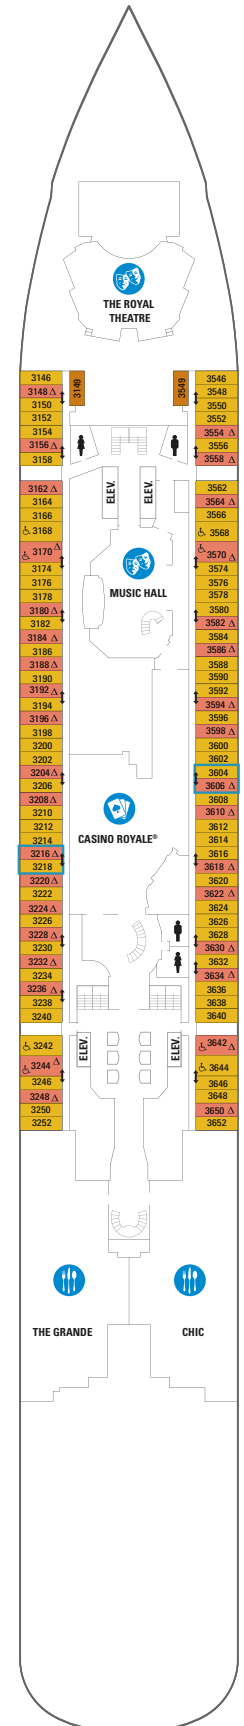

OCEAN VIEW

H I Ocean View Stateroom

Two twin beds that convert to Royal King, sitting area with sofa, and full bathroom. (182 sq. ft.)

INTERIOR

Q Interior Stateroom with Virtual Balcony

Interior Stateroom with a Virtual Balcony, a high-definition screen that spans nearly floor to ceiling, providing real-time views of the ocean and destinations. Two twin beds that convert to Royal King, sitting area with sofa, and full bathroom. (166 sq. ft.)

Note: Ocean View Connected Staterooms may be available to book separately.

PUBLIC AREAS

The Royal Theatre

The state of the art theater features our award winning Broadway-style theater productions, aerial performances, and 3D movies. Capacity: 1,299 seated.

Music Hall

The place to enjoy intimate and exclusive access to live performances. Rebellious and edgy, the two-story design is inspired by the spirit of rock and roll, with décor in deep, rich tones, velvet and touches of leather and mirrors. During the day, the venue offers activities ranging from dance classes to game shows. At night, Music Hall comes alive as the heart of the ship's entertainment, with shows, billiard tables and two bars.

Chic

Where the freshest ingredients of the wild are evolved to the height of contemporary cuisine.

LEGENDS:

- △ Stateroom with sofa bed
- * Stateroom has third Pullman bed available
- † Stateroom has third and fourth Pullman beds available
- ◆ Stateroom with sofa bed and third Pullman bed available
- ‡ Stateroom has four additional Pullman beds available
- ‡ Connecting staterooms. All connecting staterooms may be categorized as IC, OC or BC.
- ♿ Indicates accessible staterooms
- ⊞ Stateroom has an obstructed view
- ↘ Indicates door location