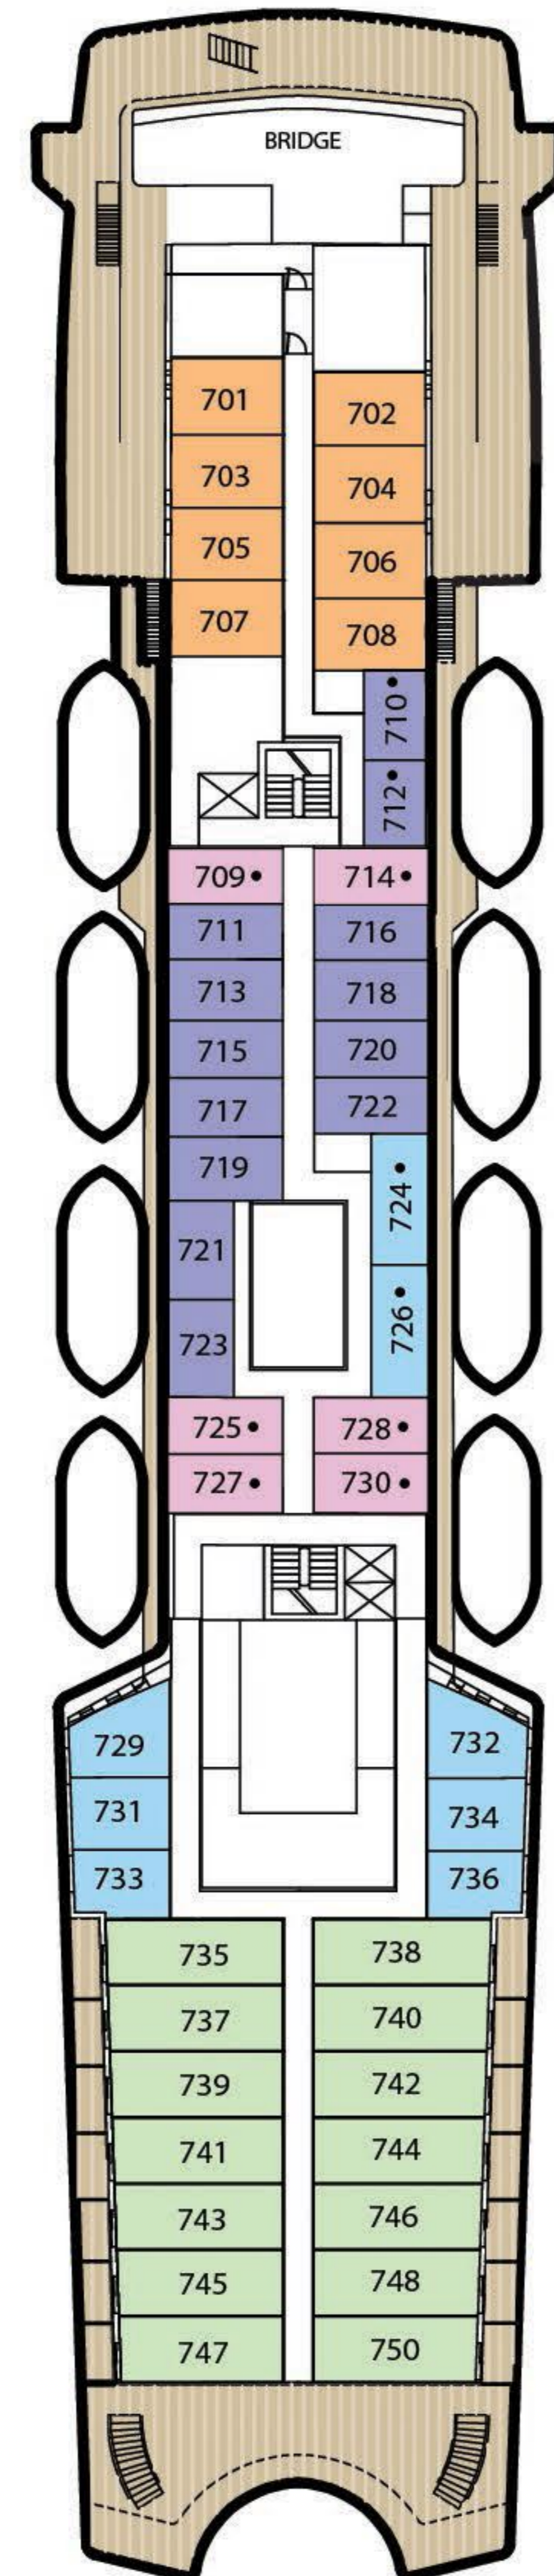

BRIDGE DECK