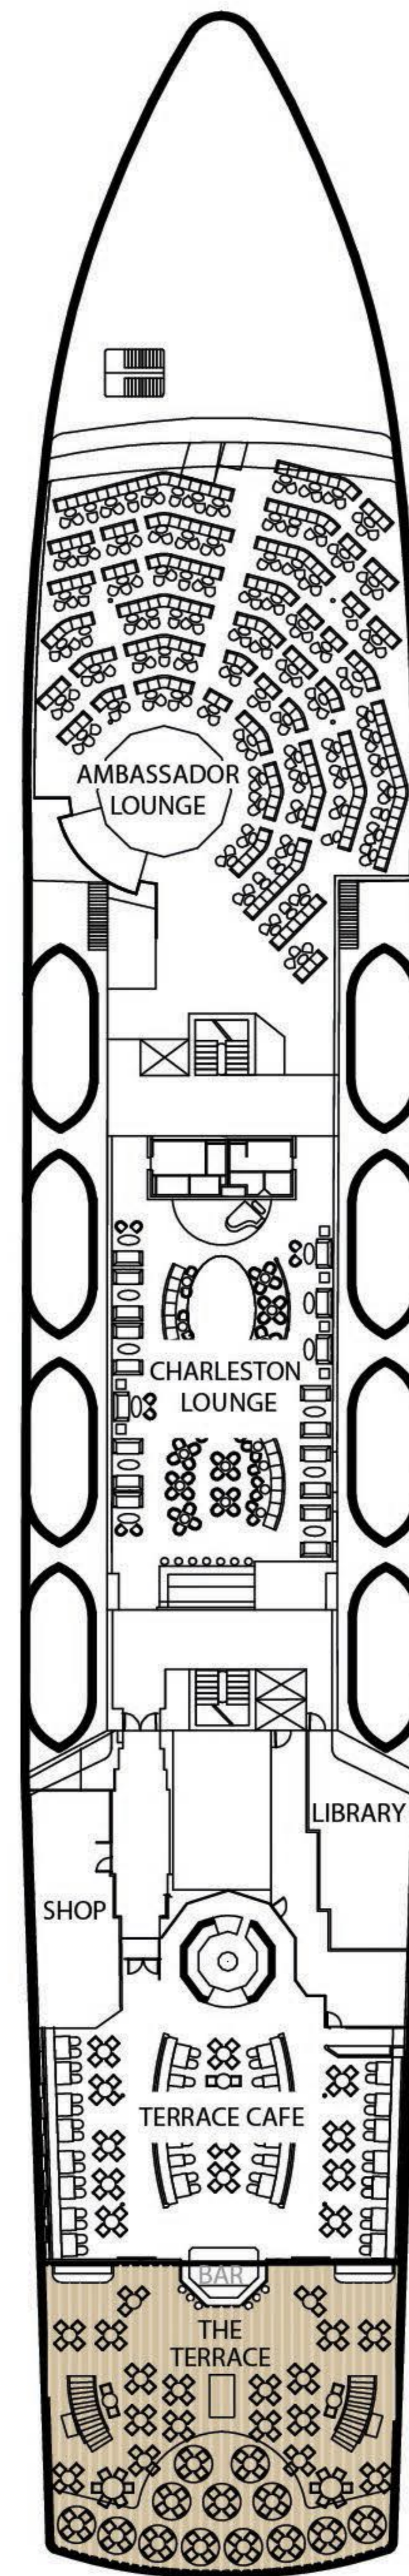

PROMENADE DECK