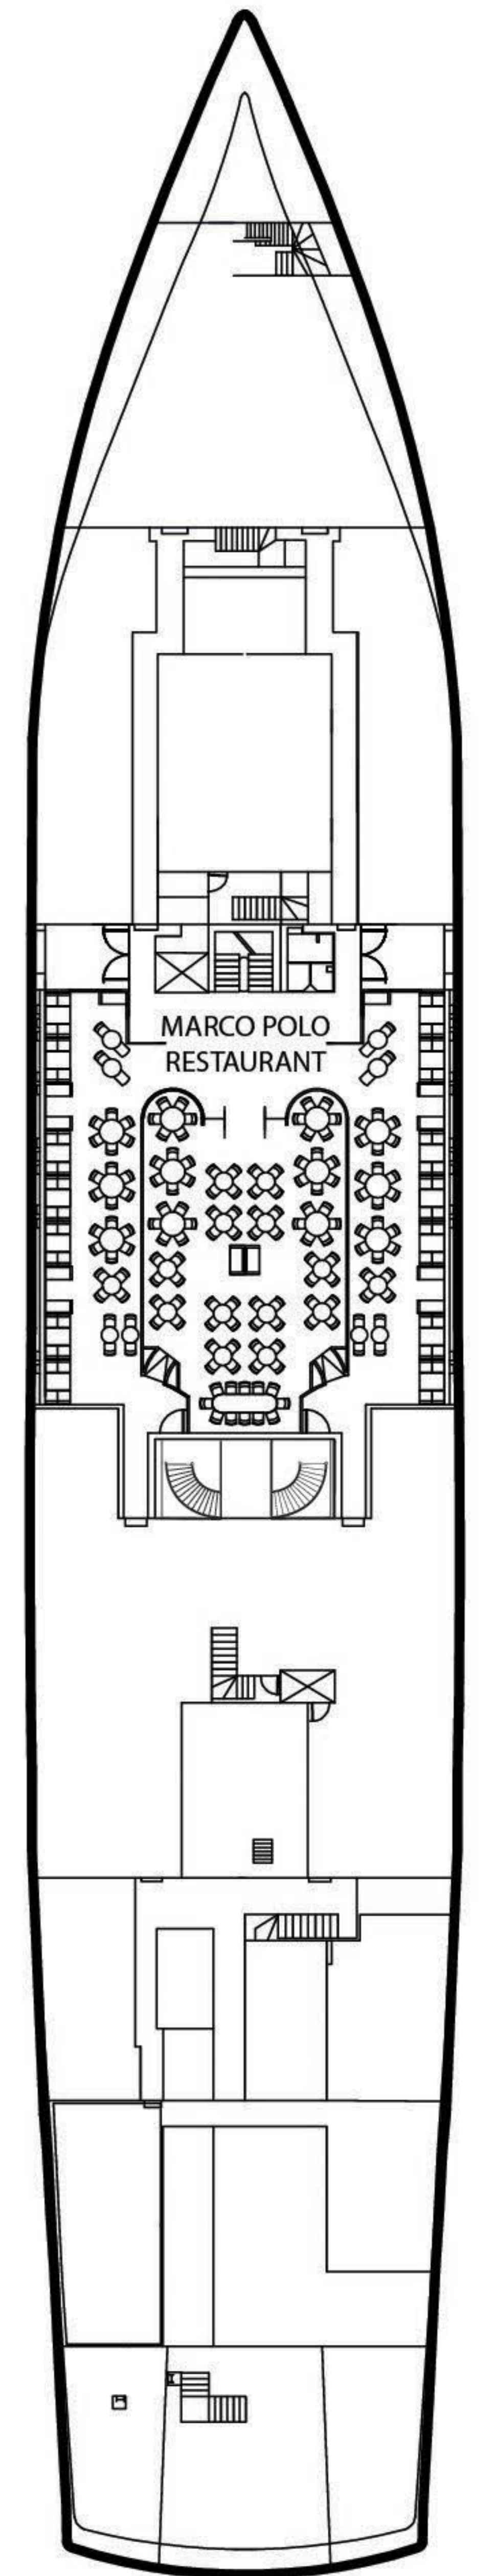

DECK PLANS *Aegean Odyssey*

KEY

- Single Cabins
- ▲ Third Pullman berth in these cabins
- Third/Fourth Pullman berth in these cabins
- # Cabin for guests with disabilities
- ⊠ Elevator

OBSERVATION DECK

CATEGORY COLOURS

Twin/Double Staterooms/Cabins

M	STANDARD INSIDE
L	PREMIUM INSIDE
K	PREMIUM INSIDE
J	STANDARD OUTSIDE
I*	PREMIUM OUTSIDE
H	PREMIUM OUTSIDE
G	PREMIUM OUTSIDE
F	DELUXE STATEROOM OUTSIDE
E	DELUXE STATEROOM OUTSIDE
D	DELUXE STATEROOM BALCONY
C	DELUXE STATEROOM BALCONY
B	JUNIOR SUITE BALCONY
A	OWNER'S SUITE BALCONY

Single Cabins

MM	STANDARD INSIDE
LL	PREMIUM INSIDE
KK	PREMIUM INSIDE
JJ	STANDARD OUTSIDE
II*	PREMIUM OUTSIDE
HH*	PREMIUM OUTSIDE
GG*	PREMIUM OUTSIDE
EE	DELUXE STATEROOM OUTSIDE
CC	DELUXE STATEROOM BALCONY

LIDO DECK

BRIDGE DECK

PROMENADE DECK

BELVEDERE DECK

COLUMBUS DECK

MARCO POLO DECK

Please note: Category GG, I, II and some HH cabins have partially restricted views.