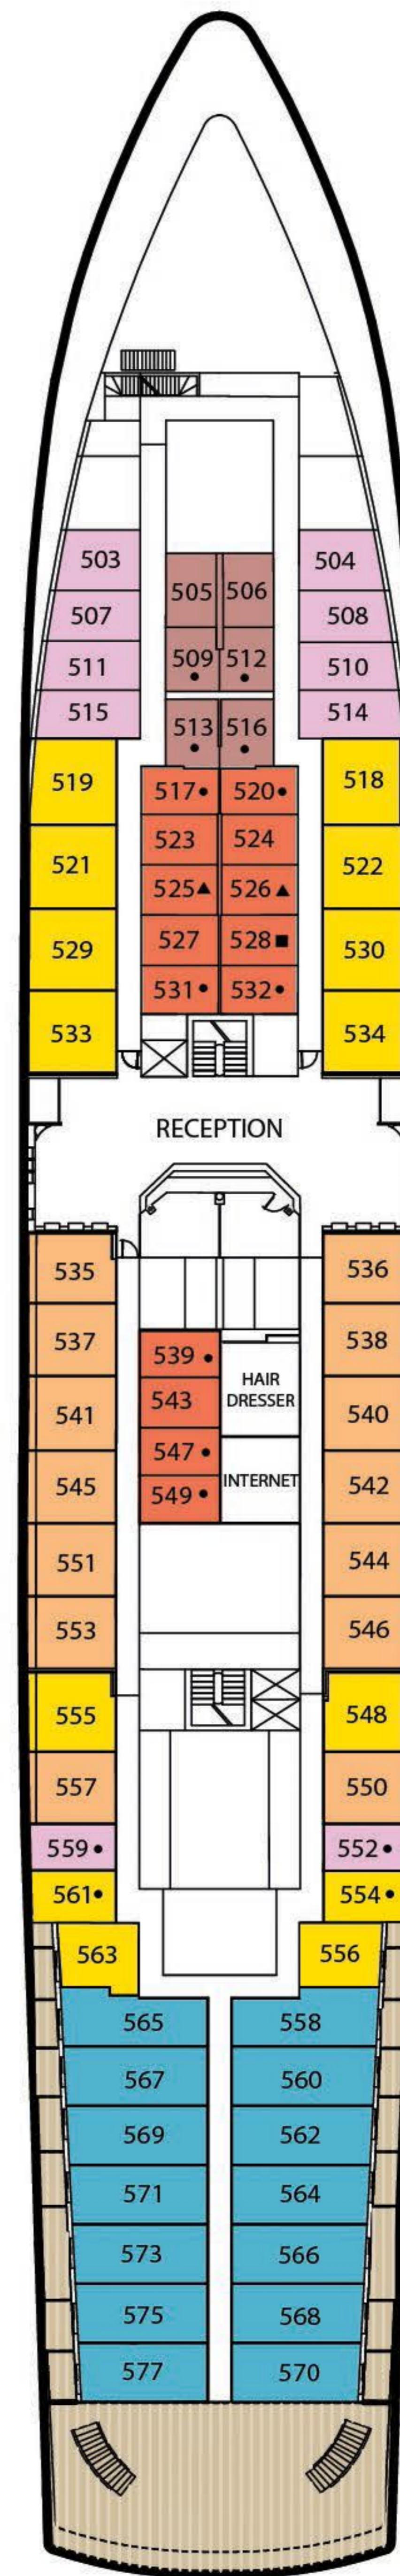

BELVEDERE DECK