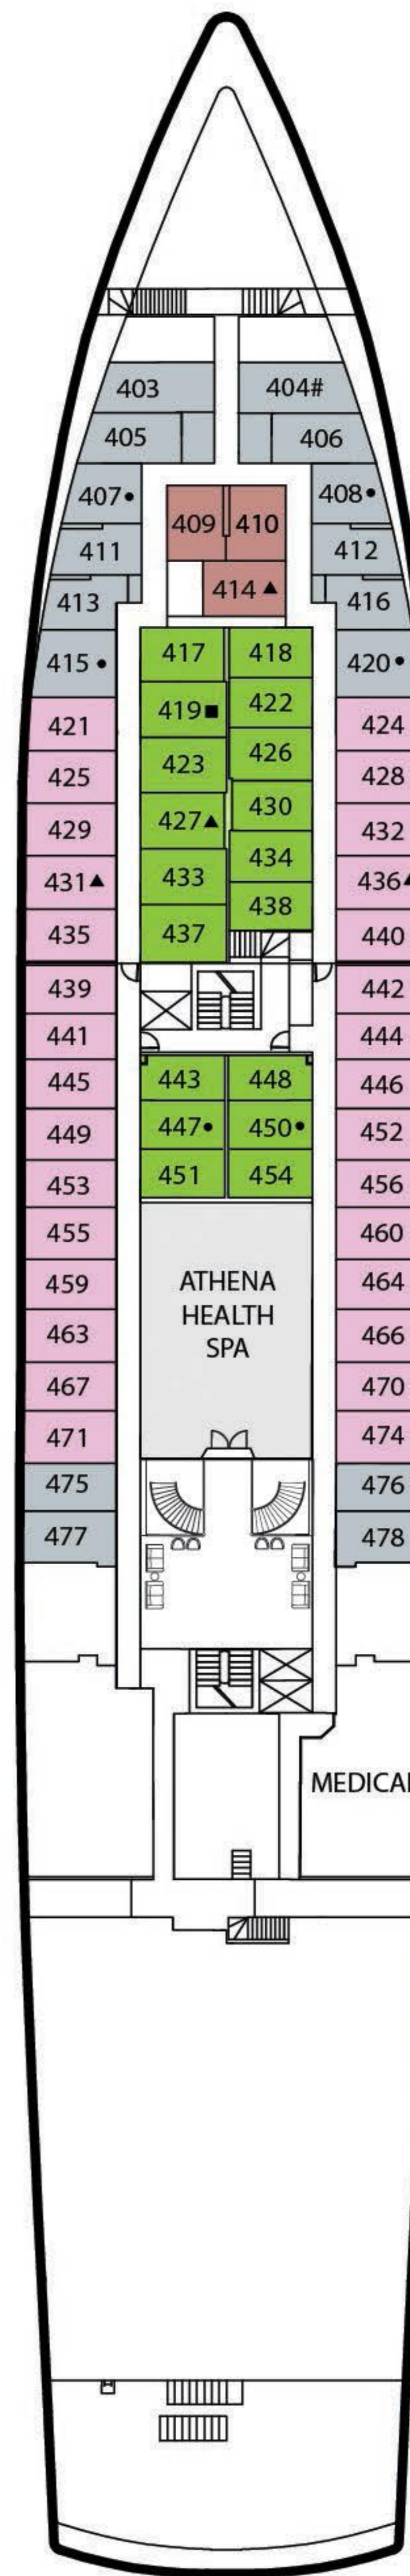

DECK PLANS *Aegean Odyssey*

KEY

- Single Cabins
- ▲ Third Pullman berth in these cabins
- Third/Fourth Pullman berth in these cabins
- # Cabin for guests with disabilities
- ⊠ Elevator

OBSERVATION DECK

CATEGORY COLOURS

Twin/Double Staterooms/Cabins

M	STANDARD INSIDE
L	PREMIUM INSIDE
K	PREMIUM INSIDE
J	STANDARD OUTSIDE
I*	PREMIUM OUTSIDE
H	PREMIUM OUTSIDE
G	PREMIUM OUTSIDE
F	DELUXE STATEROOM OUTSIDE
E	DELUXE STATEROOM OUTSIDE
D	DELUXE STATEROOM BALCONY
C	DELUXE STATEROOM BALCONY
B	JUNIOR SUITE BALCONY
A	OWNER'S SUITE BALCONY

Single Cabins

MM	STANDARD INSIDE
LL	PREMIUM INSIDE
KK	PREMIUM INSIDE
JJ	STANDARD OUTSIDE
II*	PREMIUM OUTSIDE
HH*	PREMIUM OUTSIDE
GG*	PREMIUM OUTSIDE
EE	DELUXE STATEROOM OUTSIDE
CC	DELUXE STATEROOM BALCONY

LIDO DECK

BRIDGE DECK

PROMENADE DECK

BELVEDERE DECK

COLUMBUS DECK

MARCO POLO DECK

Please note: Category GG, I, II and some HH cabins have partially restricted views.