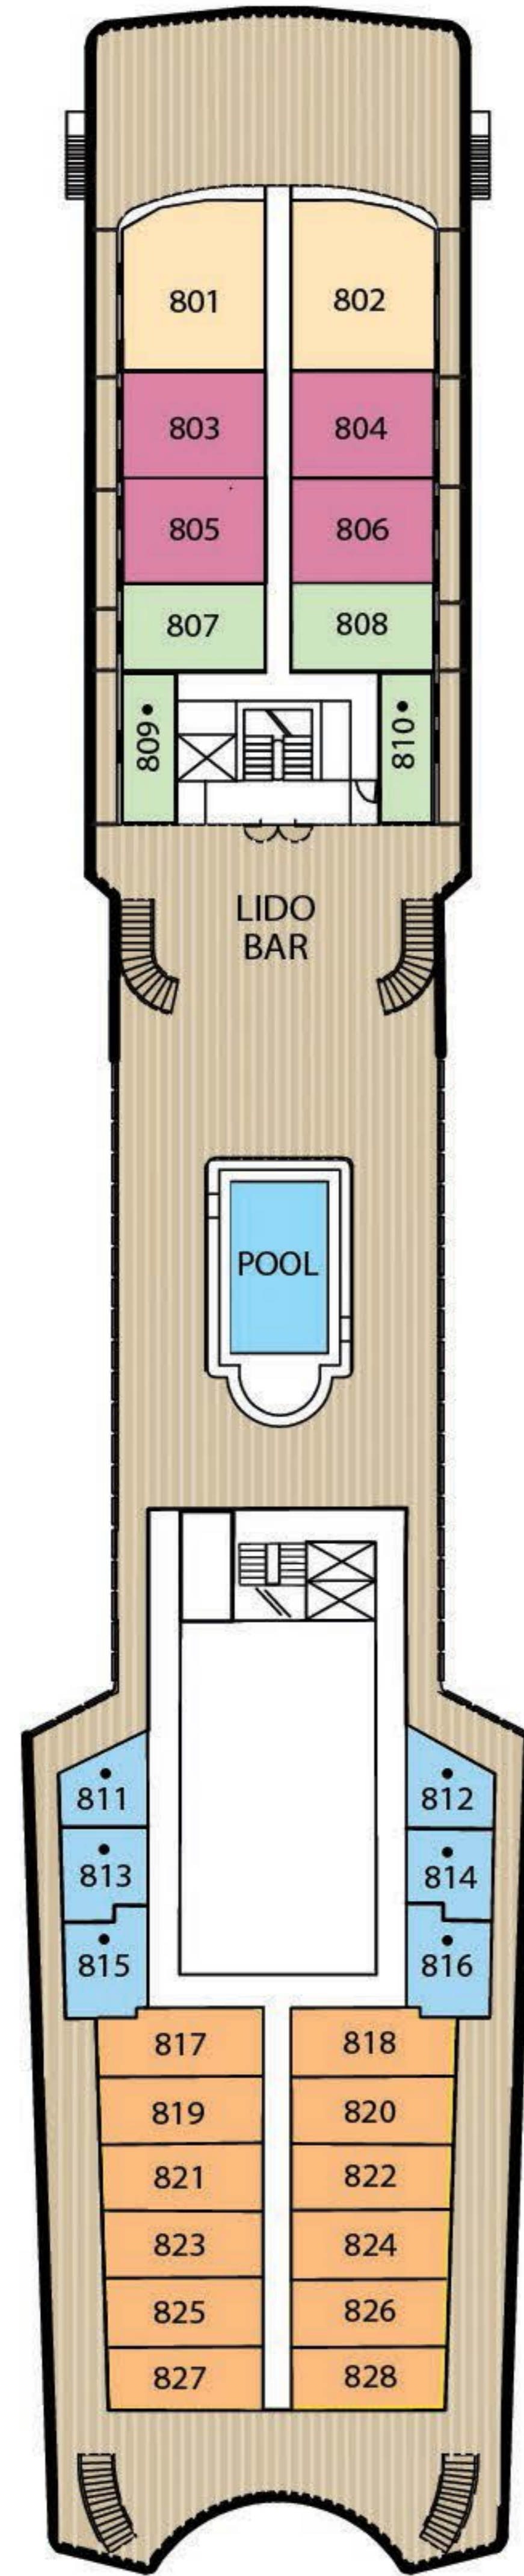

DECK PLANS *Aegean Odyssey*

KEY

- Single Cabins
- ▲ Third Pullman berth in these cabins
- Third/Fourth Pullman berth in these cabins
- # Cabin for guests with disabilities
- ⊠ Elevator

OBSERVATION DECK

CATEGORY COLOURS

Twin/Double Staterooms/Cabins

M	STANDARD INSIDE
L	PREMIUM INSIDE
K	PREMIUM INSIDE
J	STANDARD OUTSIDE
I*	PREMIUM OUTSIDE
H	PREMIUM OUTSIDE
G	PREMIUM OUTSIDE
F	DELUXE STATEROOM OUTSIDE
E	DELUXE STATEROOM OUTSIDE
D	DELUXE STATEROOM BALCONY
C	DELUXE STATEROOM BALCONY
B	JUNIOR SUITE BALCONY
A	OWNER'S SUITE BALCONY

Single Cabins

MM	STANDARD INSIDE
LL	PREMIUM INSIDE
KK	PREMIUM INSIDE
JJ	STANDARD OUTSIDE
II*	PREMIUM OUTSIDE
HH*	PREMIUM OUTSIDE
GG*	PREMIUM OUTSIDE
EE	DELUXE STATEROOM OUTSIDE
CC	DELUXE STATEROOM BALCONY