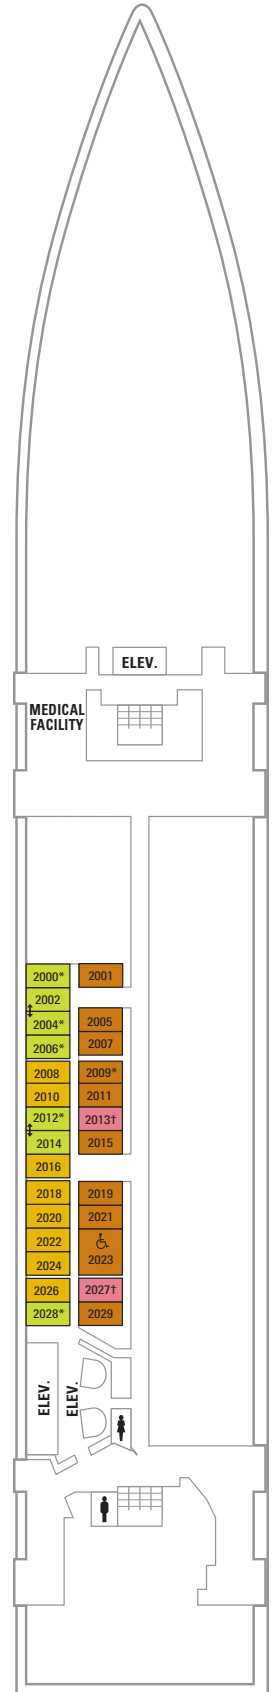

**OCEAN VIEW**

**G I Large Ocean View Stateroom**

Two twin beds that convert to Royal King, sitting area with sofa, vanity area and a private bathroom. (164 sq. ft.)  
*Please note: Ocean View Staterooms on deck 2 have a porthole instead of a window.*

**INTERIOR**

**K Q Interior Stateroom**

Two twin beds that convert to Royal King, sitting area with sofa, vanity area, and a private bathroom. (165 sq. ft.)

**SYMBOL LEGEND**

- ▲ Stateroom with sofa bed.
- \* Stateroom has third Pullman bed available.
- † Stateroom has third and fourth Pullman beds available.
- ↑ ↓ Connecting staterooms.
- ♿ Indicates accessible staterooms.
- ◆ Stateroom with sofa bed and third Pullman bed available.
- ‡ Stateroom has four additional Pullman beds available.
- ◻ Stateroom has an obstructed view.

**NOTES:**

A Royal King measures 72.5 inches wide by 82 inches long.  
For sofa bed configuration call your Travel Agent or Royal Caribbean International.