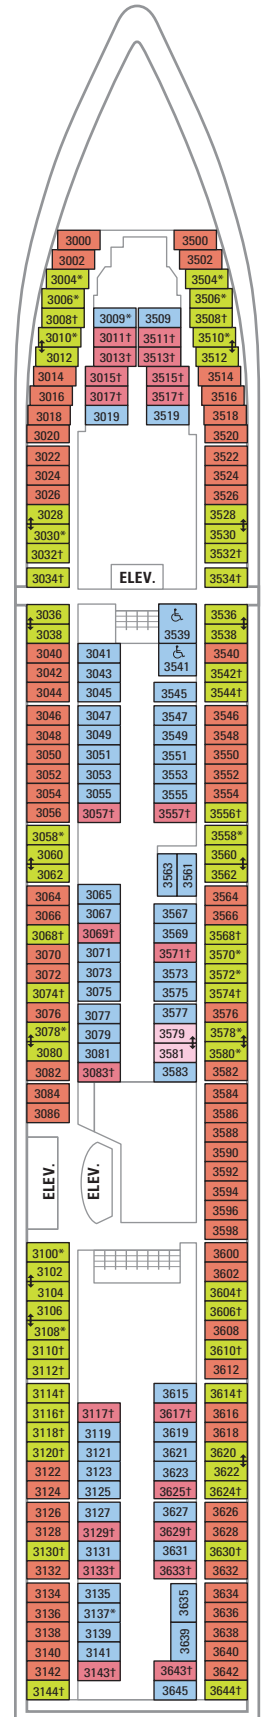

OCEAN VIEW

G H Large Ocean View Stateroom

Two twin beds that convert to Royal King and a private bathroom. (164 sq. ft.)

INTERIOR

K L N Interior Stateroom

Two twin beds that convert to Royal King, sitting area with sofa, vanity area, and a private bathroom. (165 sq. ft.)

SYMBOL LEGEND

- ▲ Stateroom with sofa bed.
- * Stateroom has third Pullman bed available.
- † Stateroom has third and fourth Pullman beds available.
- ↓ Connecting staterooms.
- ♿ Indicates accessible staterooms.
- ◆ Stateroom with sofa bed and third Pullman bed available.
- ‡ Stateroom has four additional Pullman beds available.
- ⊠ Stateroom has an obstructed view.

NOTES:

A Royal King measures 72.5 inches wide by 82 inches long.
For sofa bed configuration call your Travel Agent or Royal Caribbean International.