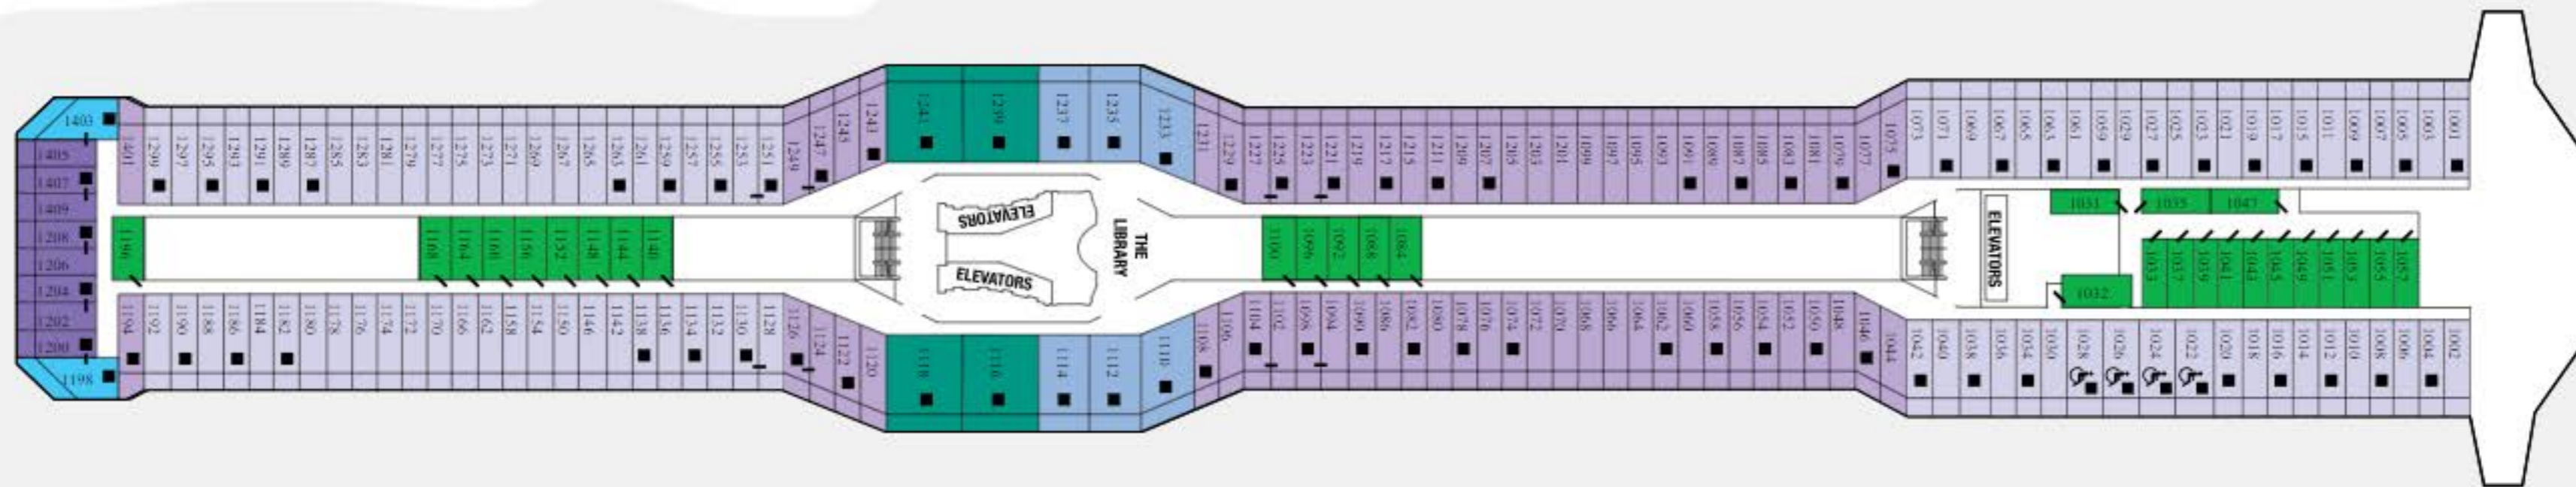

November 24 2020 to April 22 2021

09 Inside Stateroom

CS Celebrity Suite

■ Convertible Sofa Bed

C1 Concierge Class

S1 Sky Suite

▲ One Upper Berth

C2 Concierge Class

| Connecting Staterooms

C3 Concierge Class

/ Inside Stateroom Door Location

RS Royal Suite

♿ Wheelchair Accessible Stateroom

Public Areas on Deck 10