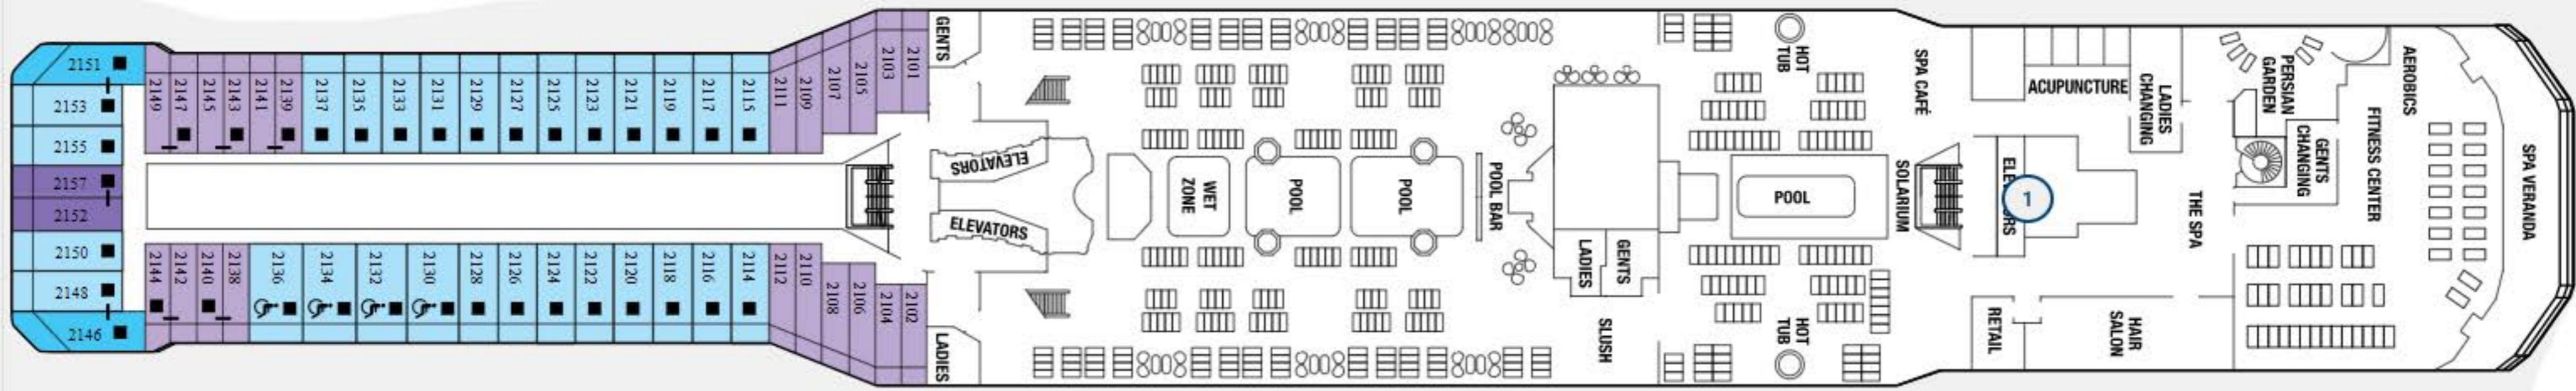

November 24 2020 to April 22 2021

C1 Concierge Class

■ Convertible Sofa Bed

C2 Concierge Class

▲ One Upper Berth

S1 Sky Suite

| Connecting Staterooms

S2 Sky Suite

/ Inside Stateroom Door Location

♿ Wheelchair Accessible Stateroom