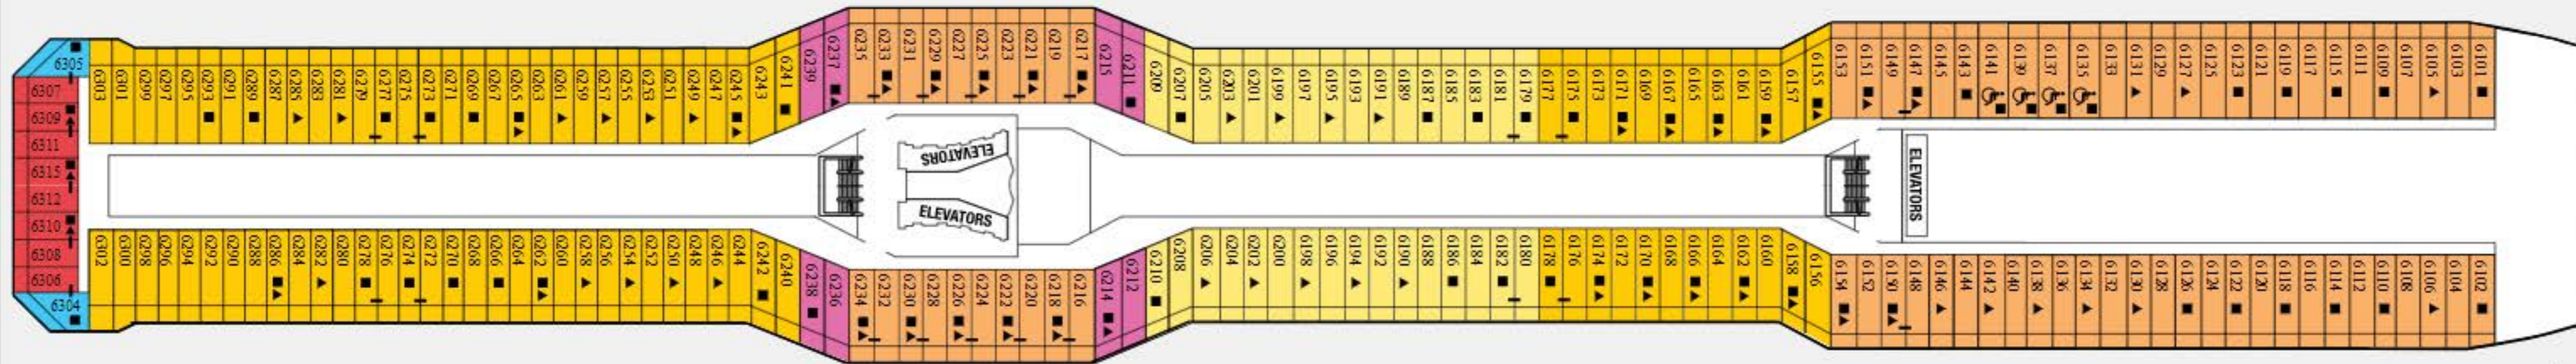

November 24 2020 to April 22 2021

2B Veranda Stateroom

2C Veranda Stateroom

2D Veranda Stateroom

SV Sunset Veranda Stateroom

S1 Sky Suite

1A Veranda Stateroom

■ Convertible Sofa Bed

▲ One Upper Berth

/ Inside Stateroom Door Location

♿ Wheelchair Accessible Stateroom

Public Areas on Deck 6