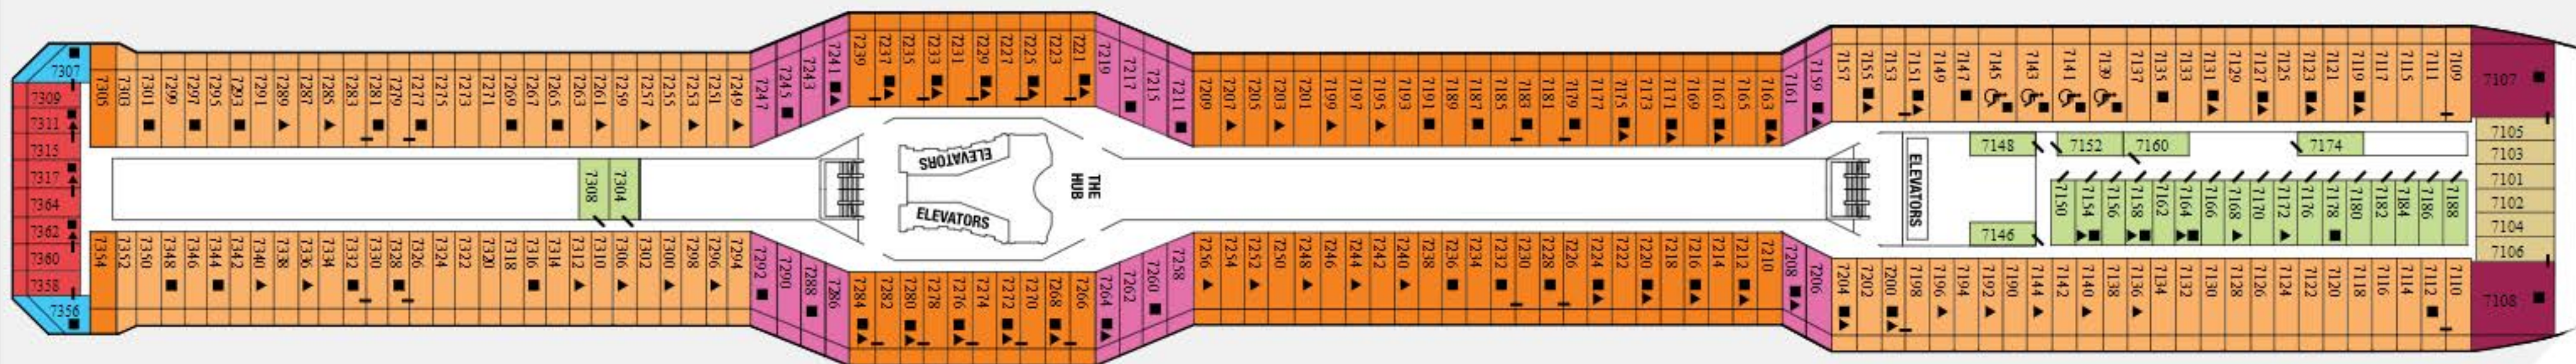

November 24 2020 to April 22 2021

- 11 Inside Stateroom
- 07 Ocean View Stateroom
- 2A Veranda Stateroom
- 2B Veranda Stateroom
- FV Family Veranda Stateroom
- SV Sunset Veranda Stateroom
- S1 Sky Suite
- 1A Veranda Stateroom
- Connecting Staterooms
- Inside Stateroom Door Location
- Convertible Sofa Bed
- ▲ One Upper Berth
- ♿ Wheelchair Accessible Stateroom