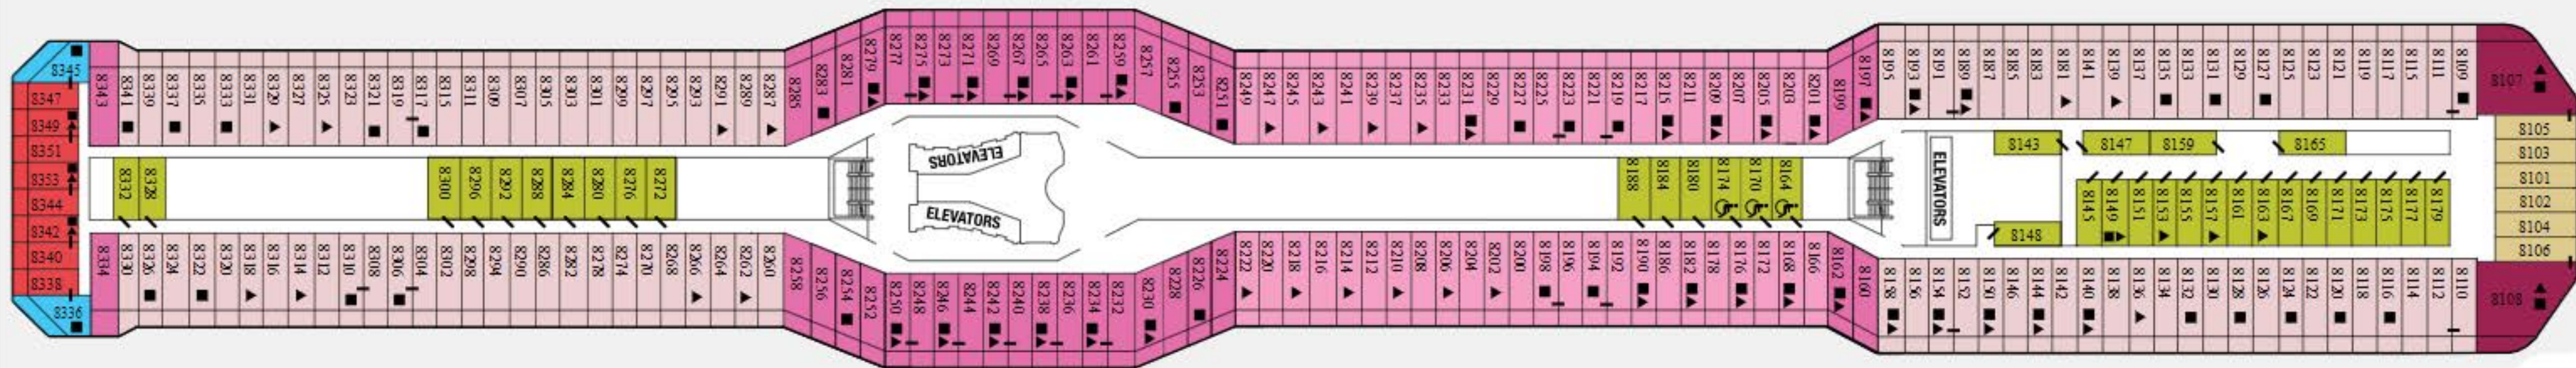

November 24 2020 to April 22 2021

- 10 Inside Stateroom
- 07 Ocean View Stateroom
- 1C Veranda Stateroom
- FV Family Veranda Stateroom
- SV Sunset Veranda Stateroom
- S1 Sky Suite
- 1B Veranda Stateroom
- 1A Veranda Stateroom
- / Inside Stateroom Door Location
- Convertible Sofa Bed
- ▲ One Upper Berth
- Connecting Staterooms
- ♿ Wheelchair Accessible Stateroom