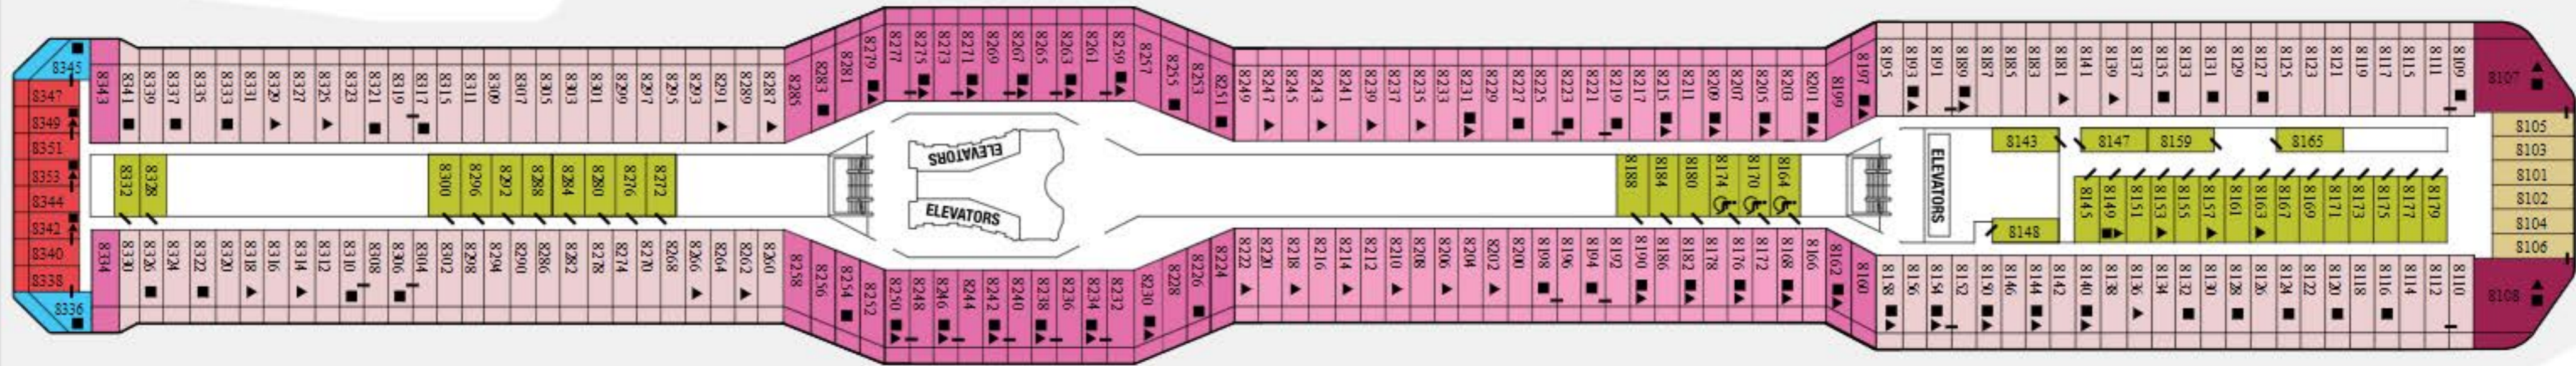

November 24 2020 to April 22 2021

**10** Inside Stateroom

**07** Ocean View Stateroom

**1C** Veranda Stateroom

**FV** Family Veranda Stateroom

**SV** Sunset Veranda Stateroom

**S1** Sky Suite

**1B** Veranda Stateroom

**1A** Veranda Stateroom

**/** Inside Stateroom Door Location

Wheelchair Accessible Stateroom

Convertible Sofa Bed

One Upper Berth

Connecting Staterooms

Inside Stateroom Door Location

Wheelchair Accessible Stateroom