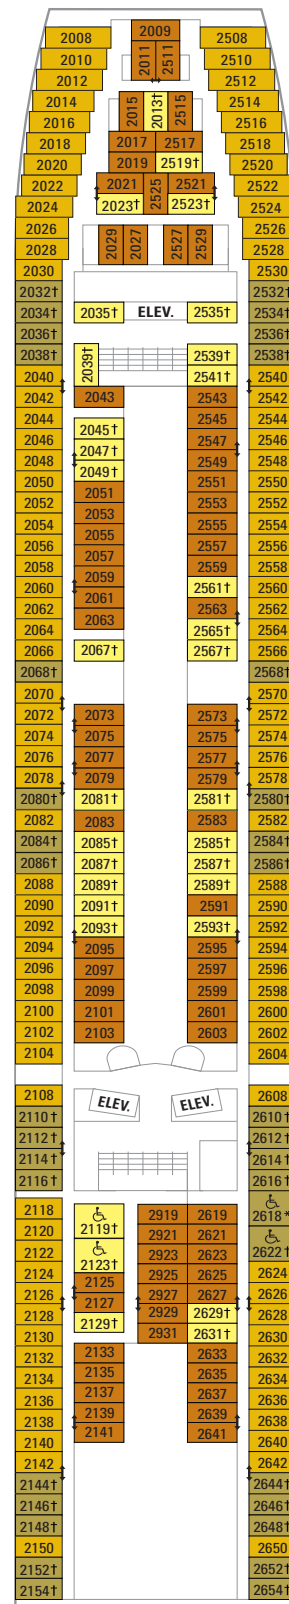

OCEAN VIEW

F I Large Ocean View Stateroom

Two twin beds that convert to Royal King, sitting area with sofa, vanity area and a private bathroom. (151 sq. ft.)

Note: Staterooms 2008-2014 & 2508-2514 have two portholes instead of a window.

INTERIOR

M Q Interior Stateroom

Two twin beds that convert to Royal King, vanity area, and a private bathroom. (136 sq. ft.)

LEGENDS:

- △ Stateroom with sofa bed
 - * Stateroom has third Pullman bed available
 - † Stateroom has third and fourth Pullman beds available
 - ◆ Stateroom with sofa bed and third Pullman bed available
 - ‡ Stateroom has four additional Pullman beds available
 - ↓ Connecting staterooms.
 - ♿ Indicates accessible staterooms
 - ◻ Stateroom has an obstructed view
 - >> Stateroom opens only on the starboard side
- ☪ Dining Venue
 - 🎮 Entertainment Area
 - 🍸 Bars & Lounges
 - 👦 Kids & Teens Area
 - 🏊 Pool
 - ♨ Spa
 - 🏋️ Fitness
 - 🏃 Running Track
 - 🧗 Rock climbing
 - ℹ Information
 - 🏢 Conference Center
 - 🛍 Shopping
 - 🎰 Casino

NOTES:
 All stateroom and balcony sizes are approximate
 A Royal King measures 72.5 inches wide by 82 inches long.
 For sofa bed configuration call your Travel Agent or Royal Caribbean International.
 All staterooms and suites come complete with private bathroom, vanity area, safe, hair dryer, closed-circuit TV and phone.