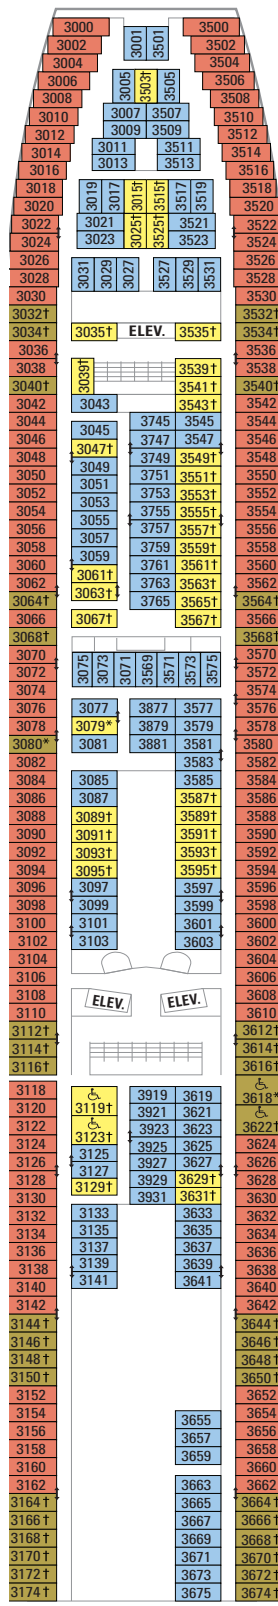

OCEAN VIEW

F H Large Ocean View Stateroom

Two twin beds that convert to Royal King, sitting area with sofa, vanity area and a private bathroom. (151 sq. ft.)

Note: Staterooms 3000-3014 & 3500-3514 have two portholes instead of a window.

INTERIOR

M N Interior Stateroom

Two twin beds that convert to Royal King, vanity area, and a private bathroom. (136 sq. ft.)

LEGENDS:

- △ Stateroom with sofa bed
- * Stateroom has third Pullman bed available
- † Stateroom has third and fourth Pullman beds available
- ◆ Stateroom with sofa bed and third Pullman bed available
- ‡ Stateroom has four additional Pullman beds available
- ‡ Connecting staterooms.
- ♿ Indicates accessible staterooms
- Stateroom has an obstructed view
- >> Stateroom opens only on the starboard side

- ☪ Dining Venue
- 🎮 Entertainment Area
- 🍷 Bars & Lounges
- 👦 Kids & Teens Area
- 🏊 Pool
- ♨ Spa
- 🏋️ Fitness
- 🏃 Running Track
- 🧗 Rock climbing
- ℹ Information
- 🏢 Conference Center
- 🛍 Shopping
- 🎰 Casino

NOTES:

All stateroom and balcony sizes are approximate
 A Royal King measures 72.5 inches wide by 82 inches long.
 For sofa bed configuration call your Travel Agent or Royal Caribbean International.
 All staterooms and suites come complete with private bathroom, vanity area, safe, hair dryer, closed-circuit TV and phone.