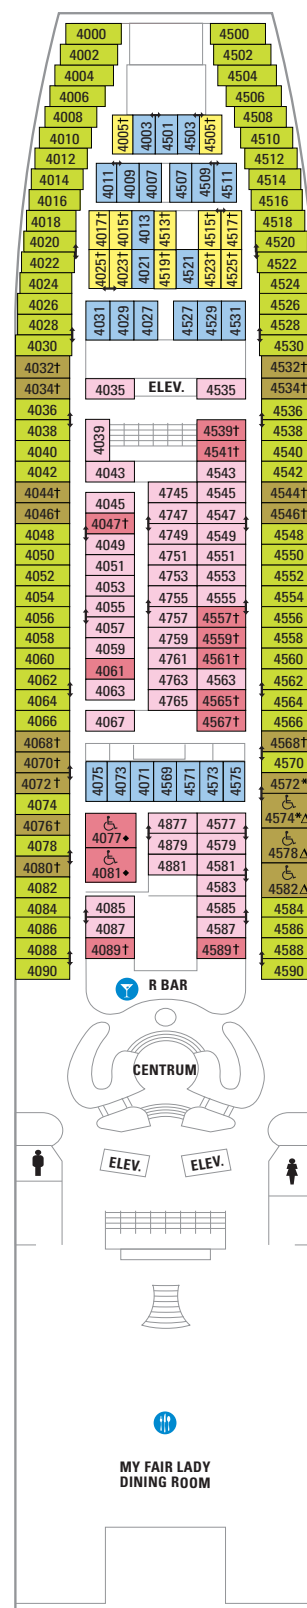

OCEAN VIEW

F G Large Ocean View Stateroom

Two twin beds that convert to Royal King, sitting area with sofa, vanity area and a private bathroom. (151 sq. ft.)

INTERIOR

K L Large Interior Stateroom

Two twin beds that convert to Royal King, sitting area with sofa, vanity area and a private bathroom. (145 sq. ft.)

M N Interior Stateroom

Two twin beds that convert to Royal King, vanity area, and a private bathroom. (136 sq. ft.)

PUBLIC AREAS

R Bar

Experience a 1960s vibe at the all-new R Bar, featuring iconic furnishings and classic cocktails — gimlet, martini, gin, whiskeys and more — all served by the ship's resident mixologist. And be sure to try the drink specials, specially created to complement the Centrum's nightly theme and aerial performance.

Centrum

The Centrum, a seven-story atrium surrounded by bars, lounges and unique shops which offer an array of merchandise ranging from perfume and jewelry to liquor and cruise wear. It's best compared to the lobby of a grand hotel.

My Fair Lady Dining Room

Our two-tier dining room features a wide variety of menu items.

LEGENDS:

- △ Stateroom with sofa bed
- * Stateroom has third Pullman bed available
- † Stateroom has third and fourth Pullman beds available
- ◆ Stateroom with sofa bed and third Pullman bed available
- ‡ Stateroom has four additional Pullman beds available
- ‡ Connecting staterooms.
- ♿ Indicates accessible staterooms
- ◻ Stateroom has an obstructed view
- >> Stateroom opens only on the starboard side