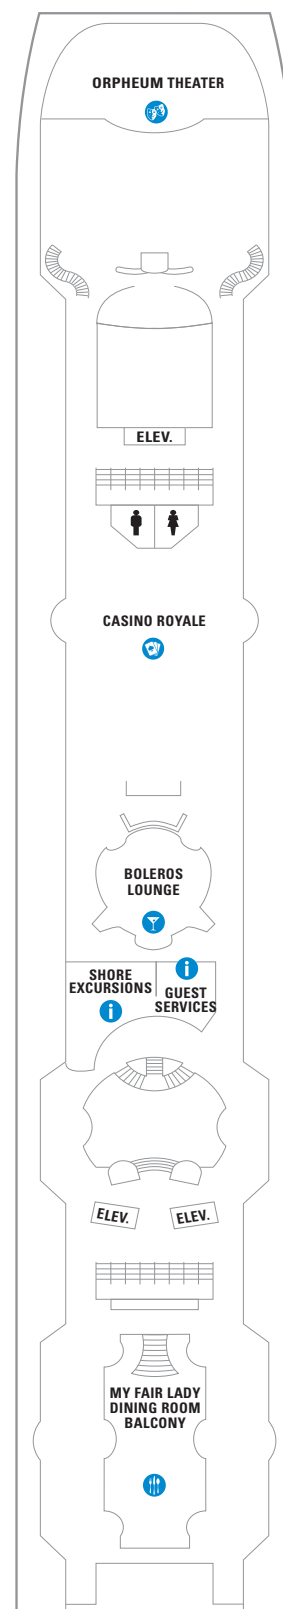

My Fair Lady Dining Room

Our two-tier dining room features a wide variety of menu items.

- | | |
|--|---|
|  Dining Venue |  Running Track |
|  Entertainment Area |  Rock climbing |
|  Bars & Lounges |  Information |
|  Kids & Teens Area |  Conference Center |
|  Pool |  Shopping |
|  Spa |  Casino |
|  Fitness | |