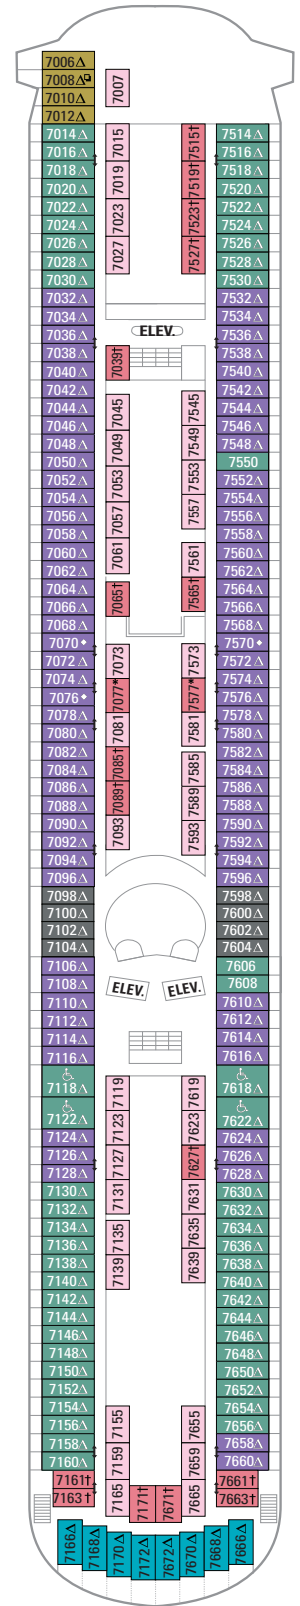

SUITE/DELUXE

JS Junior Suite with Balcony

Two twin beds that convert to Royal King, private balcony, sitting area with sofa bed and private bathroom with tub. (247 sq. ft. Balcony 62 sq. ft.)

BALCONY

D1 D2 Superior Ocean View Stateroom with Balcony

Two twin beds that convert to Royal King, private balcony, sitting area with sofa bed, and a private bathroom. (191 sq. ft. Balcony 39 sq. ft.)

OCEAN VIEW

PV Preferred Ocean View

Two twin beds that convert to Royal King, sitting area with sofa, vanity area and a private bathroom. Oversized window provides extended view. (200 sq. ft.)

F Large Ocean View Stateroom

Two twin beds that convert to Royal King, sitting area with sofa, vanity area and a private bathroom. (151 sq. ft.)

INTERIOR

K L Large Interior Stateroom

Two twin beds that convert to Royal King, vanity area and a private bathroom. (145 sq. ft.)

LEGENDS:

- △ Stateroom with sofa bed
- * Stateroom has third Pullman bed available
- † Stateroom has third and fourth Pullman beds available
- ◆ Stateroom with sofa bed and third Pullman bed available
- ‡ Stateroom has four additional Pullman beds available
- ↓ Connecting staterooms.
- ♿ Indicates accessible staterooms
- ⊠ Stateroom has an obstructed view
- >> Stateroom opens only on the starboard side