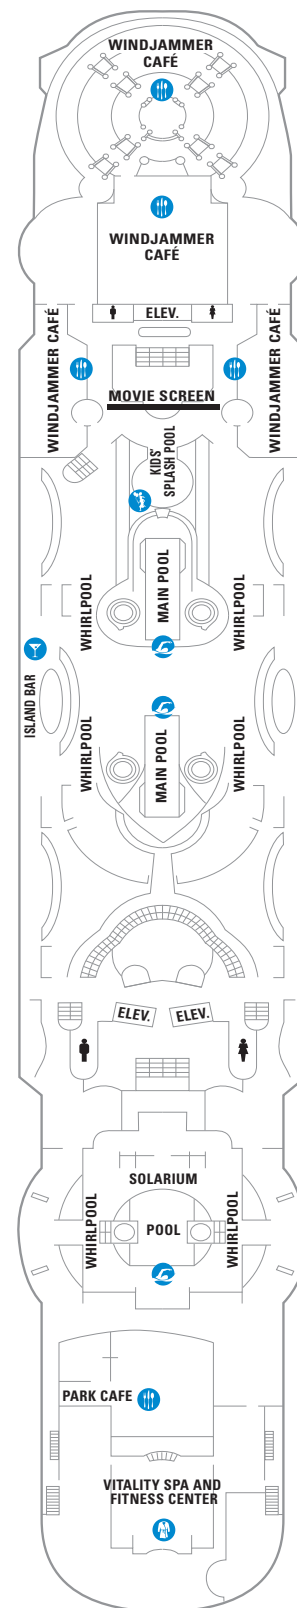

Solarium

The indoor/outdoor pool and lounge area can be covered during inclement weather by a huge glass roof.

Park Café

Grab a bite to eat at this delicious deli offering made-to-order salads, paninis and freshly prepared sandwiches, as well as a selection of gourmet pastries and coffee. The Park Café will be a tasty addition to ship's relaxing, adults-only Solarium area.

LEGENDS:

- △ Stateroom with sofa bed
- * Stateroom has third Pullman bed available
- † Stateroom has third and fourth Pullman beds available
- ◆ Stateroom with sofa bed and third Pullman bed available
- ‡ Stateroom has four additional Pullman beds available
- ↑↓ Connecting staterooms.
- ♿ Indicates accessible staterooms
- ◻ Stateroom has an obstructed view
- >> Stateroom opens only on the starboard side

- | | |
|----------------------|---------------------|
| ☺ Dining Venue | 🏃 Running Track |
| 🎮 Entertainment Area | 🧗 Rock climbing |
| 🍹 Bars & Lounges | ℹ Information |
| 👦 Kids & Teens Area | 🏢 Conference Center |
| 🏊 Pool | 🛍 Shopping |
| ♨ Spa | 🎰 Casino |
| 🏋 Fitness | |