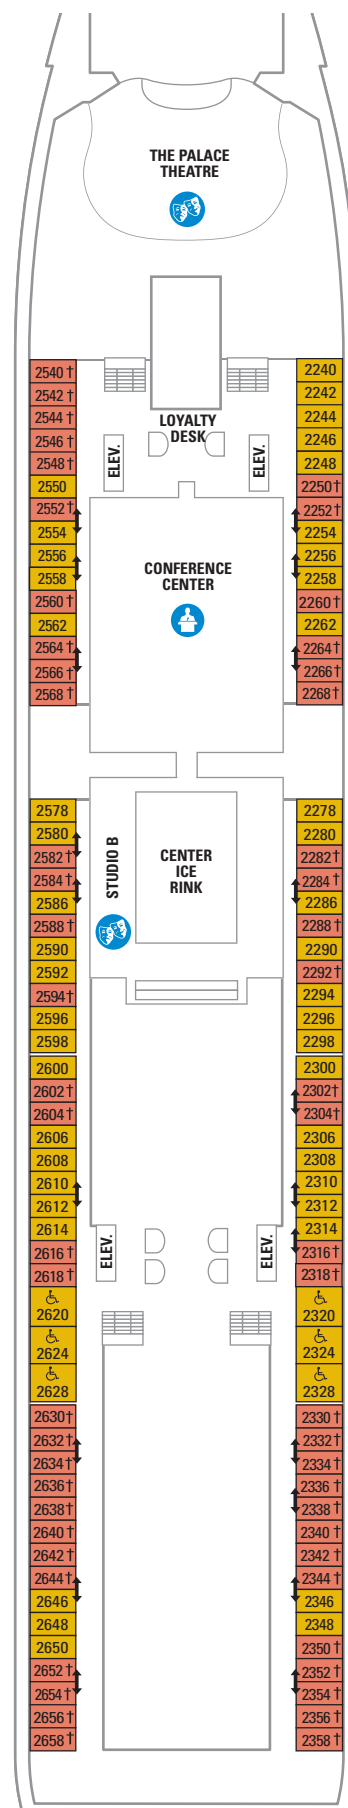

OCEAN VIEW

H I Ocean View Stateroom

Two twin beds that convert to Royal King, sitting area with sofa, vanity area, and a private bathroom. (160 sq. ft.)

NOTE: Staterooms 2240, 2242, 2244 and 2246 are bigger (180 sq. ft)

PUBLIC AREAS

The Palace Theatre

Our theater - five stories from orchestra pit to domed ceiling - features contemporary musical stage productions.

Loyalty Ambassador Desk

Crown & Anchor Society loyalty program information.

Conference Center

Our comfortable conference center features state-of-the-art presentation equipment and a variety of meeting rooms.

Center Ice Rink

When the professionals aren't putting on one of their remarkable shows, enjoy our onboard skating rink.

LEGENDS:

△ Stateroom with sofa bed

* Stateroom has third Pullman bed available

† Stateroom has third and fourth Pullman beds available

◆ Stateroom with sofa bed and third Pullman bed available

‡ Stateroom has four additional Pullman beds available

‡ Connecting staterooms.

♿ Indicates accessible staterooms

◻ Stateroom has an obstructed view

🍴 Dining Venue

🎪 Entertainment Area

🍹 Bars & Lounges

👦 Kids & Teens Area

🏊 Pool

♨ Spa

🏋️ Fitness

🏃 Running Track

🧗 Rock climbing

ℹ Guest Services

🏢 Conference Center

🛍 Shopping

🎰 Casino

NOTES:

All stateroom and balcony sizes are approximate

A Royal King measures 72.5 inches wide by 82 inches long.

For sofa bed configuration call your Travel Agent or Royal Caribbean International.

All staterooms and suites come complete with private bathroom, vanity area, safe, hair dryer, closed-circuit TV and phone.