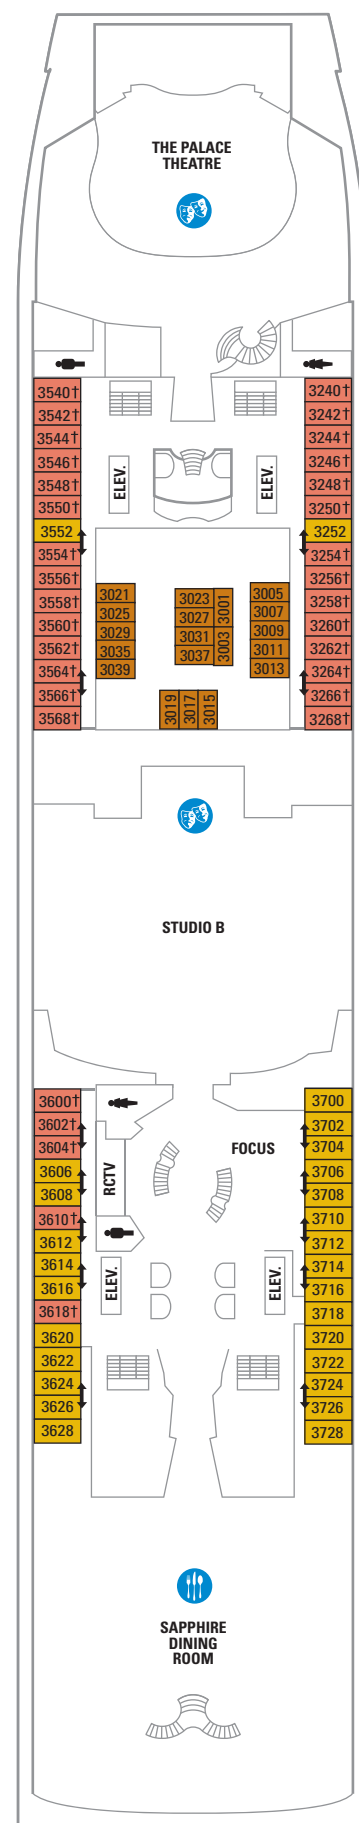

OCEAN VIEW

H I Ocean View Stateroom

Two twin beds that convert to Royal King, sitting area with sofa, vanity area, and a private bathroom. (160 sq. ft.)

NOTE: Staterooms 3620, 3622, 3624, 3626, 3628, 3700, 3702, 3704, 3706, 3708, 3710, 3712, 3714, 3716, 3718, 3720, 3722, 3724, 3726, 3728 are bigger (180 sq. ft.)

Q Interior Stateroom

Two twin beds that convert to Royal King, sitting area with sofa, vanity area, and a private bathroom. (160 sq. ft.)

PUBLIC AREAS

The Palace Theatre

Our theater - five stories from orchestra pit to domed ceiling - features contemporary musical stage productions.

Focus

Check out the moments that our ship photographers have captured onboard in our photo gallery. A great memento for families and couples.

LEGENDS:

- △ Stateroom with sofa bed
- * Stateroom has third Pullman bed available
- † Stateroom has third and fourth Pullman beds available
- ◆ Stateroom with sofa bed and third Pullman bed available
- ‡ Stateroom has four additional Pullman beds available
- ‡ Connecting staterooms.
- ♿ Indicates accessible staterooms
- Stateroom has an obstructed view

All stateroom and balcony sizes are approximate
 A Royal King measures 72.5 inches wide by 82 inches long.
 For sofa bed configuration call your Travel Agent or Royal Caribbean International.
 All staterooms and suites come complete with private bathroom, vanity area, safe, hair dryer, closed-circuit TV and phone.