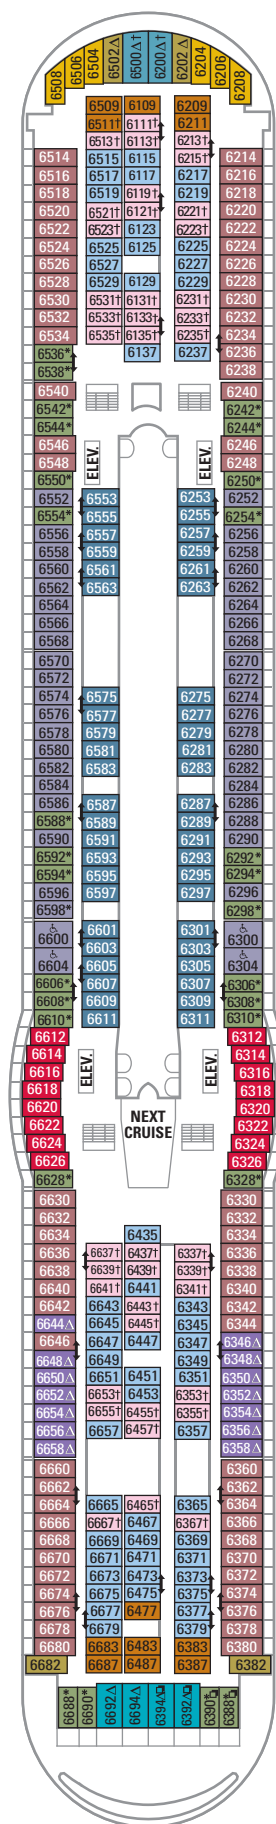

E1 E2 E3 Deluxe Ocean View Stateroom with Balcony

Two twin beds that convert to Royal King, private balcony, sitting area with sofa, and a private bathroom. Rates vary from deck to deck. (164 sq. ft. Balcony 51 sq. ft.)

OCEAN VIEW

FO Family Ocean View Stateroom

Two twin beds that convert to Royal King, additional bunk beds in separate area, separate sitting area with sofa bed, and a private bathroom with shower. (262 sq. ft.)

F Large Ocean View Stateroom

Two twin beds that convert to Royal King, sitting area with sofa, vanity area and a private bathroom. (178 sq. ft.)

I Ocean View Stateroom

Two twin beds that convert to Royal King, sitting area with sofa, vanity area, and a private bathroom. (160 sq. ft.)

INTERIOR

PR Promenade Stateroom

Bowed windows with a view of the Royal Promenade, two twin beds that convert to Royal King, sitting area with sofa, vanity area, and a private bathroom. (160 sq. ft.)

L N Q Interior Stateroom

Two twin beds that convert to Royal King, sitting area with sofa, vanity area, and a private bathroom. (150 sq. ft.)

PUBLIC AREAS

Next Cruise^{SM}

Join our complimentary Crown & Anchor® Society loyalty program, and enjoy savings on your next Royal Caribbean vacation. While onboard, meet with our Cruise Sales team to reserve your next cruise, and you can enjoy reduced deposit and credit towards your future vacation.

LEGENDS:

- △ Stateroom with sofa bed
- Stateroom has third Pullman bed available
- † Stateroom has third and fourth Pullman beds available
- Stateroom with sofa bed and third Pullman bed available
- ‡ Stateroom has four additional Pullman beds available
- ‡ Stateroom has four additional Pullman beds available
- ↓ Connecting staterooms.
- ♿ Indicates accessible staterooms
- ◻ Stateroom has an obstructed view

- 🍷 Dining Venue
- 🎮 Entertainment Area
- 🍹 Bars & Lounges
- 👦 Kids & Teens Area
- 🏊 Pool
- ♨ Spa
- 🏋 Fitness
- 🏃 Running Track
- 🧗 Rock climbing
- 👤 Guest Services
- 🏢 Conference Center
- 🛍 Shopping
- 🎰 Casino

NOTES:

All stateroom and balcony sizes are approximate
A Royal King measures 72.5 inches wide by 82 inches long.
For sofa bed configuration call your Travel Agent or Royal Caribbean International.
All staterooms and suites come complete with private bathroom, vanity area, safe, hair dryer, closed-circuit TV and phone.