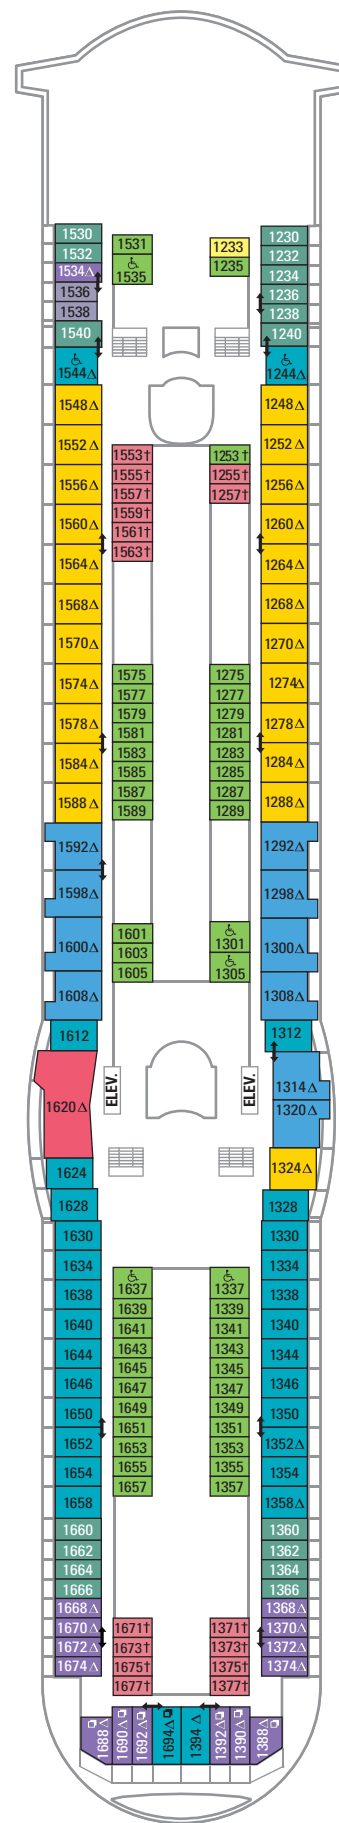

OS Owner's Suite with Balcony

Queen-size bed, private balcony, separate living area with queen-size sofa bed, private bathroom with bathtub, separate shower and bidet, and concierge service. (559 sq. ft. Balcony 90 sq. ft.)

Two twin beds that convert to Royal King, private balcony, sitting area and a private bathroom. Rates vary from deck to deck. (179 sq. ft. Balcony 52 sq. ft.)

E3 Deluxe Ocean View Stateroom with Balcony

Two twin beds that convert to Royal King, private balcony, sitting area with sofa, and a private bathroom. Rates vary from deck to deck. (164 sq. ft. Balcony 51 sq. ft.)

INTERIOR

J Interior Stateroom with Virtual Balcony

K M Interior Stateroom

Two twin beds that convert to Royal King, sitting area with sofa, vanity area, and a private bathroom. (150 sq. ft.)

LEGENDS:

- Δ Stateroom with sofa bed
- * Stateroom has third Pullman bed available
- † Stateroom has third and fourth Pullman beds available
- ◆ Stateroom with sofa bed and third Pullman bed available
- ‡ Stateroom has four additional Pullman beds available
- ↓ Connecting staterooms.
- ♿ Indicates accessible staterooms
- ◻ Stateroom has an obstructed view