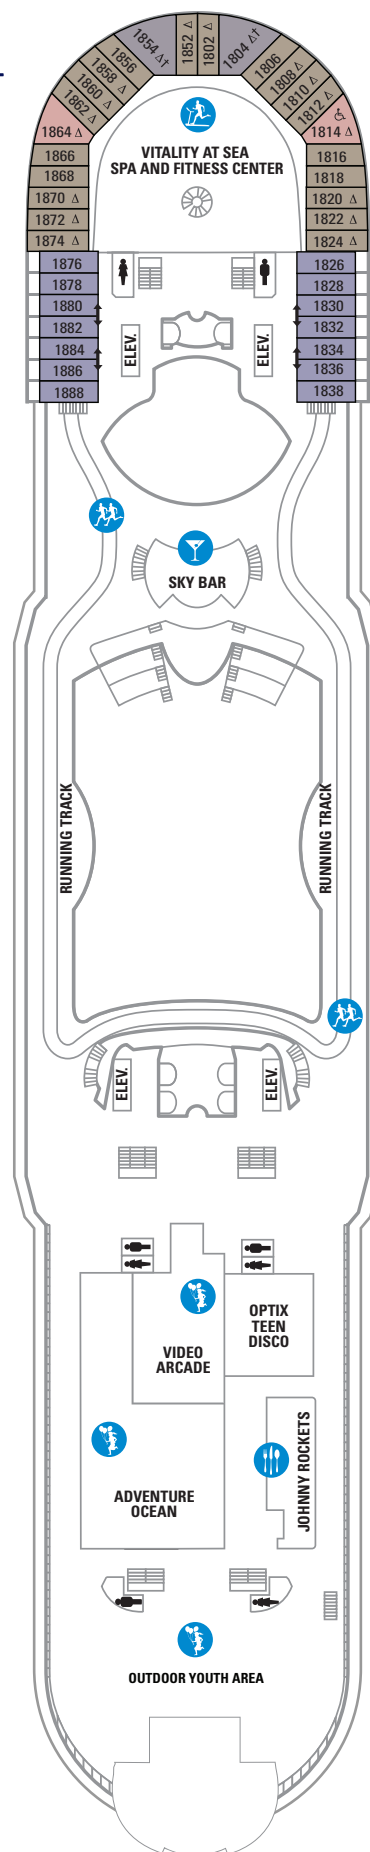

P2 Panoramic Ocean View

Two lower twin beds convert to Royal King. Double sofa bed for quad staterooms. Vanity with sitting area. Private bathroom with shower. Floor to Ceiling wrap around panoramic window, 76 inches high by 103 inches wide. (Staterooms size varies from 191 to 215 sq. ft.)

PUBLIC AREAS

Vitality^{SM} at Sea Spa and Fitness Center

Our seaside fitness center features modern exercise equipment. And our full-service spa offers a beauty salon and spa treatments, including massage, manicures and seaweed body wraps.

Running Track

Run laps while taking in the view. Our tracks are open to anyone.

Video Arcade

Blips, bleeps, clangs and cheers. Play to win in a classic arcade atmosphere with timeless games like Pacman and table hockey, plus the latest - Guitar Hero, Fast and Furious Drift and more.

Optix Teen Disco

Parties where teens can gather, dance, and enjoy the music.

Adventure Ocean®

A play area with specially designed activities for kids from 3-17. Run by exceptional, energetic and college-educated staff.

Johnny Rockets®

Step into our '50s diner, which features red naugahyde booths, formica counters, a jukebox, burgers, fries and, of course, good old-fashioned malted milk shakes.

LEGENDS:

- △ Stateroom with sofa bed
- Stateroom has third Pullman bed available
- † Stateroom has third and fourth Pullman beds available
- Stateroom with sofa bed and third Pullman bed available
- ‡ Stateroom has four additional Pullman beds available
- ‡ Connecting staterooms.
- ♿ Indicates accessible staterooms
- ◻ Stateroom has an obstructed view

- Dining Venue
- Entertainment Area
- Bars & Lounges
- Kids & Teens Area
- Pool
- Spa
- Fitness
- Running Track
- Rock climbing
- Guest Services
- Conference Center
- Shopping
- Casino

NOTES:

- All stateroom and balcony sizes are approximate
- A Royal King measures 72.5 inches wide by 82 inches long.
- For sofa bed configuration call your Travel Agent or Royal Caribbean International.
- All staterooms and suites come complete with private bathroom, vanity area, safe, hair dryer, closed-circuit TV and phone.