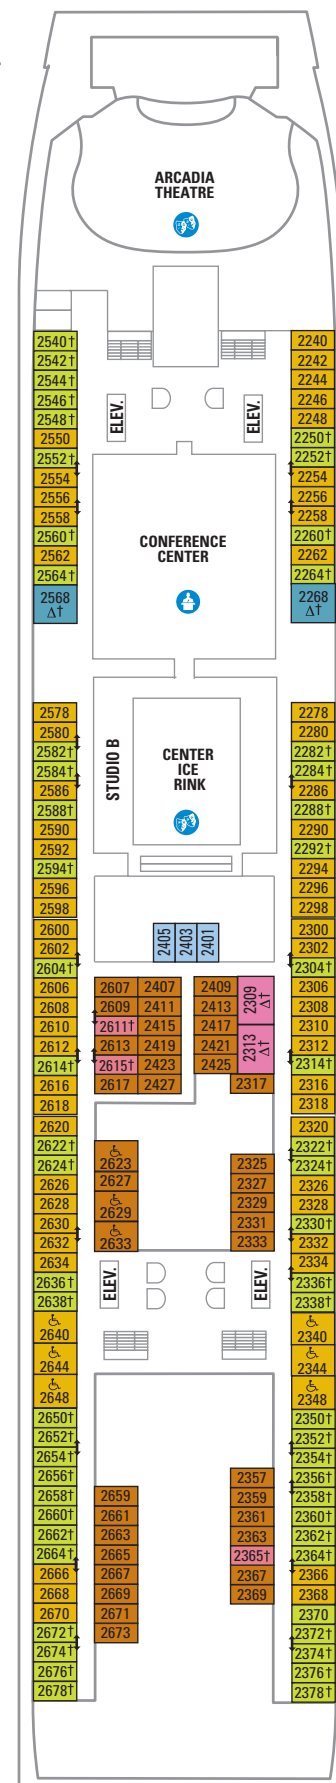

OUTSIDE VIEW

FO Family Ocean View Stateroom

Two twin beds that convert to Royal King. Sofa converts to double, two Pullman beds, private bathroom and sitting area. Accommodates six guests. (293 sq. ft.)

G I Ocean View Stateroom

Two twin beds that convert to Royal King and private bathroom. (159 sq. ft.)

INTERIOR

FI Family Interior Stateroom

Two twin beds that convert to Royal King. Sofa converts to double, two Pullman beds, private bathroom and sitting area. Accommodates six guests. (324 sq. ft.)

K N Q Interior Stateroom

Two twin beds that convert to Royal King and private bathroom. (150 sq. ft.)

PUBLIC AREAS

Arcadia Theatre

Our theatre - five stories from the orchestra pit to domed ceiling - features contemporary musical stage productions.

LEGENDS:

- △ Stateroom with sofa bed
- * Stateroom has third Pullman bed available
- † Stateroom has third and fourth Pullman beds available
- ◆ Stateroom with sofa bed and third Pullman bed available
- ‡ Stateroom has four additional Pullman beds available
- ‡ Connecting staterooms.
- ♿ Indicates accessible staterooms
- ⊠ Stateroom has an obstructed view