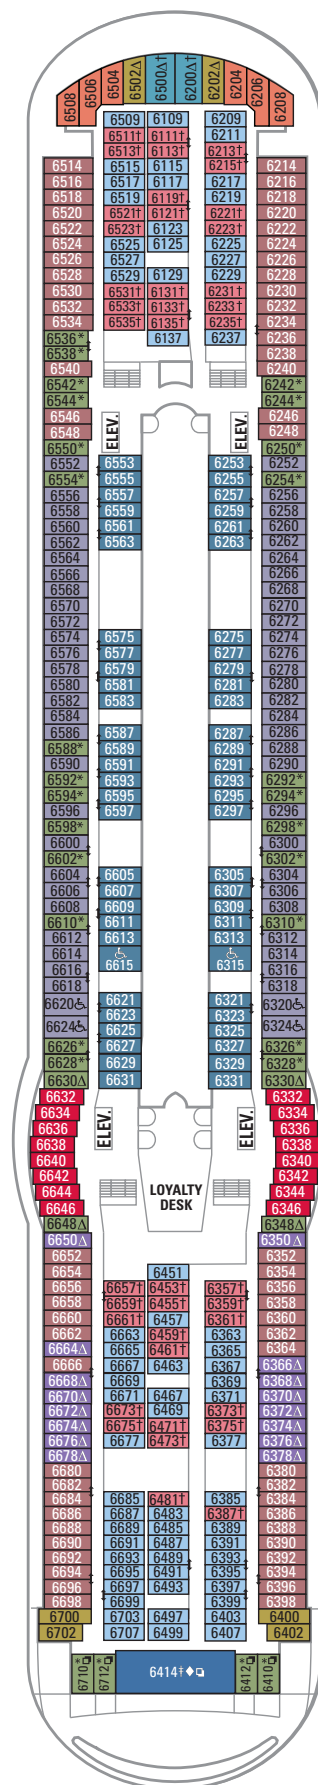

BALCONY

D1 D3 Superior Ocean View Stateroom with Balcony

Two twin beds that convert to Royal King, sitting area (some with sofa bed), private balcony and private bathroom. Rates vary from deck to deck. (199 sq. ft. Balcony 65 sq. ft.)

E1 E2 E3 Deluxe Ocean View Stateroom with Balcony

Two twin beds that convert to Royal King, sitting area (some with sofa bed), private balcony and private bathroom. Rates vary from deck to deck. (184 sq. ft. Balcony 66 sq. ft.)

OUTSIDE VIEW

FO Family Ocean View Stateroom

Two twin beds that convert to Royal King. Sofa converts to double, two Pullman beds, private bathroom and sitting area. Accommodates six guests. (293 sq. ft.)

F Large Ocean View Stateroom

Two twin beds that convert to Royal King, and private bathroom. (175 sq. ft.)

H Ocean View Stateroom

Two twin beds that convert to Royal King and private bathroom. (159 sq. ft.)

INTERIOR

PR Promenade Stateroom

A view of the Royal Promenade with bowed windows, two twin beds that convert to Royal King and private bathroom. (160 sq. ft.)

K N Interior Stateroom

Two twin beds that convert to Royal King and private bathroom. (150 sq. ft.)

PUBLIC AREAS

Loyalty Ambassador Desk

Crown & Anchor Society loyalty program information.

LEGENDS:

△ Stateroom with sofa bed

* Stateroom has third Pullman bed available

† Stateroom has third and fourth Pullman beds available

◆ Stateroom with sofa bed and third Pullman bed available

‡ Stateroom has four additional Pullman beds available

‡ Connecting staterooms.

♿ Indicates accessible staterooms

◻ Stateroom has an obstructed view

🍷 Dining Venue

🎪 Entertainment Area

🍹 Bars & Lounges

👶 Kids & Teens Area

🏊 Pool

♨ Spa

🏋 Fitness

🏃 Running Track

🧗 Rock climbing

🌊 FlowRider®

ℹ Information

🏢 Conference Center

🛍 Shopping

🎰 Casino

NOTES:

All stateroom and balcony sizes are approximate

A Royal King measures 72.5 inches wide by 82 inches long.

For sofa bed configuration call your Travel Agent or Royal Caribbean International.

All staterooms and suites come complete with private bathroom, vanity area, safe, hair dryer, closed-circuit TV and phone.