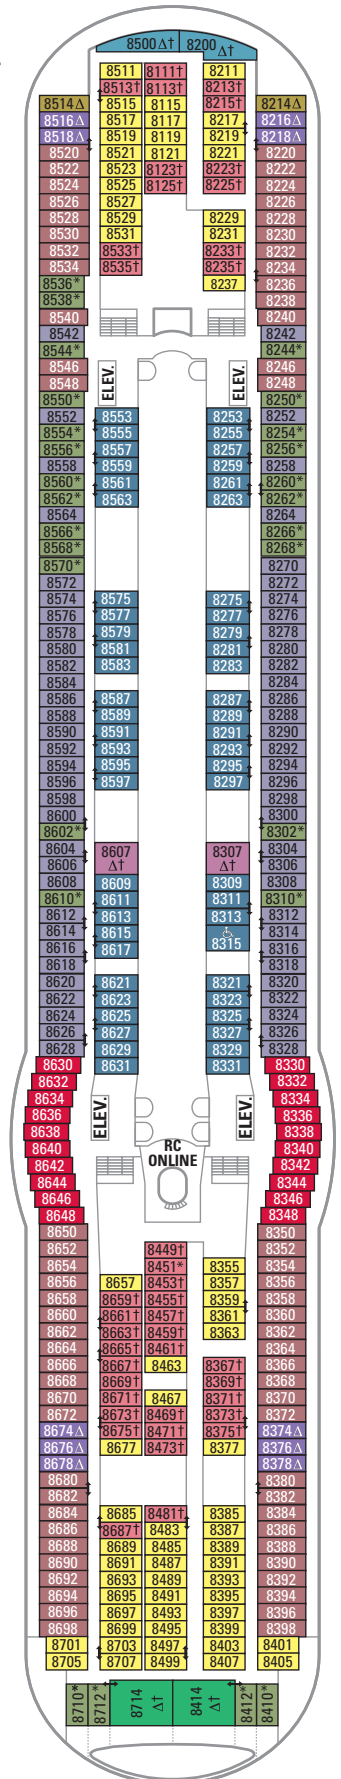

BALCONY

D1 D3 Superior Ocean View Stateroom with Balcony

Two twin beds that convert to Royal King, sitting area (some with sofa bed), private balcony and private bathroom. Rates vary from deck to deck. (199 sq. ft. Balcony 65 sq. ft.)

E1 E2 E3 Deluxe Ocean View Stateroom with Balcony

Two twin beds that convert to Royal King, sitting area (some with sofa bed), private balcony and private bathroom. Rates vary from deck to deck. (184 sq. ft. Balcony 66 sq. ft.)

OUTSIDE VIEW

FO Family Ocean View Stateroom

Two twin beds that convert to Royal King. Sofa converts to double, two Pullman beds, private bathroom and sitting area. Accommodates six guests. (293 sq. ft.)

F Large Ocean View Stateroom

Two twin beds that convert to Royal King, and private bathroom. (175 sq. ft.)

INTERIOR

PR Promenade Stateroom

A view of the Royal Promenade with bowed windows, two twin beds that convert to Royal King and private bathroom. (160 sq. ft.)

FP Promenade Family Stateroom

Two twin beds that convert to Royal King. Sofa converts to double, two Pullman beds, private bathroom and sitting area. Accommodates six guests. (327 sq. ft.)

K M Interior Stateroom

Two twin beds that convert to Royal King and private bathroom. (150 sq. ft.)

PUBLIC AREAS

royalcaribbean online™

It's high tech on the high seas!
With royalcaribbean online, for a small fee you can access the Internet, send e-mails or send your family an e-postcard with your picture in it.

LEGENDS:

- △ Stateroom with sofa bed
- Stateroom has third Pullman bed available
- † Stateroom has third and fourth Pullman beds available
- Stateroom with sofa bed and third Pullman bed available
- ‡ Stateroom has four additional Pullman beds available
- ‡ Connecting staterooms.
- ♿ Indicates accessible staterooms
- Stateroom has an obstructed view

- Dining Venue
- Entertainment Area
- Bars & Lounges
- Kids & Teens Area
- Pool
- Spa
- Fitness
- Running Track
- Rock climbing
- FlowRider®
- Information
- Conference Center
- Shopping
- Casino

NOTES:

All stateroom and balcony sizes are approximate
A Royal King measures 72.5 inches wide by 82 inches long.
For sofa bed configuration call your Travel Agent or Royal Caribbean International.
All staterooms and suites come complete with private bathroom, vanity area, safe, hair dryer, closed-circuit TV and phone.