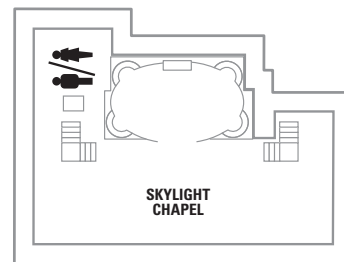

PUBLIC AREAS

Skylight Chapel

Our wedding chapel, which can accommodate 40 people, is located on top of the Viking Crown Lounge (the highest point on the ship), and is the perfect place to say “I do.”

- | | |
|---|--|
|  Dining Venue |  Running Track |
|  Entertainment Area |  Rock climbing |
|  Bars & Lounges |  FlowRider [®] |
|  Kids & Teens Area |  Information |
|  Pool |  Conference Center |
|  Spa |  Shopping |
|  Fitness |  Casino |