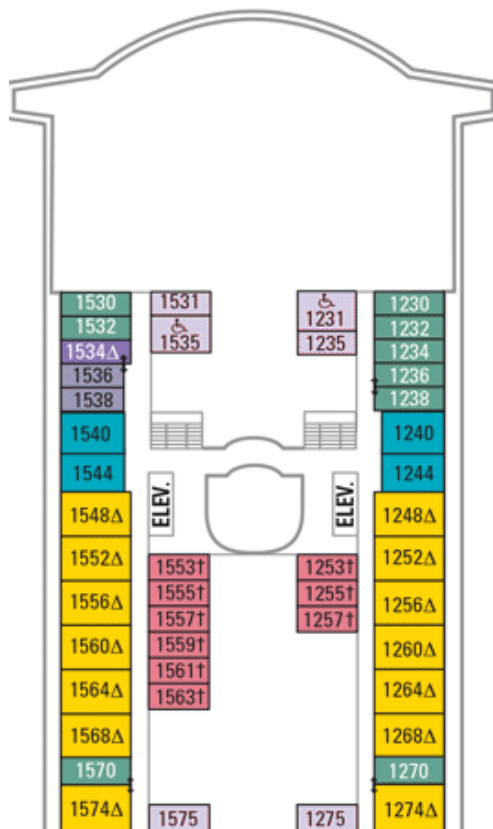

### Find your Stateroom:

Enter your stateroom number below and click GO to see its location on the ship and more.

[Printable version of this deck](#)

You will need Adobe® Acrobat to view this PDF. If you do not have Adobe Acrobat, [download it now](#).