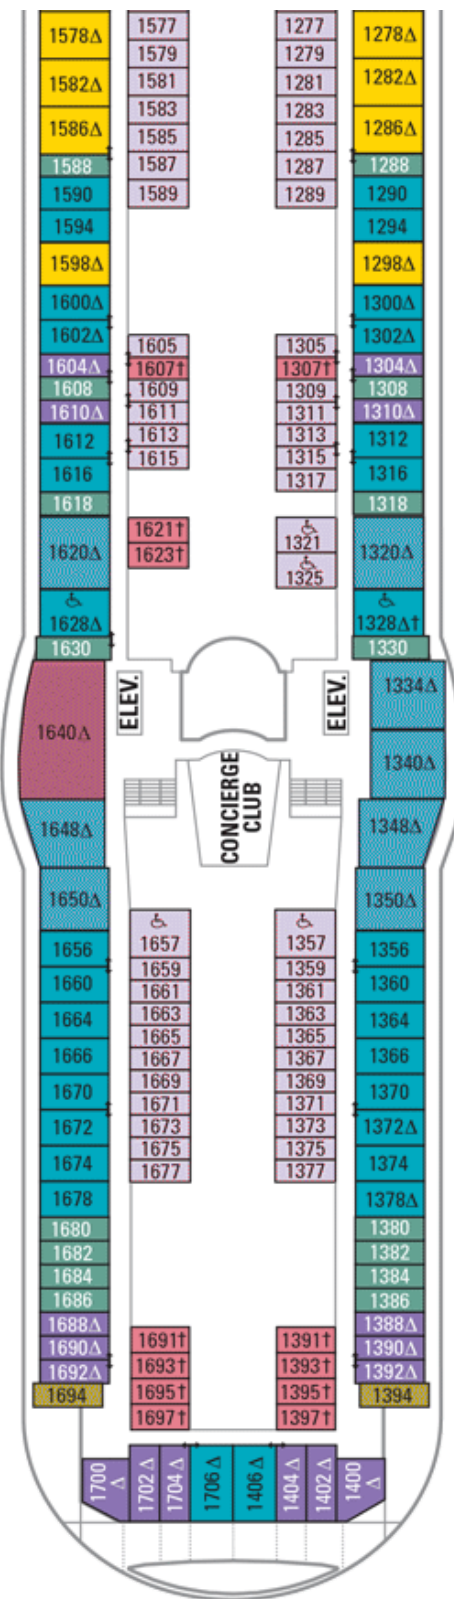

private bathroom.
(424 sq. ft., balcony 65 sq. ft.)

JS [Junior Suite](#)

Two twin beds that convert to Royal King, private balcony, sitting area (some with sofa bed) and private bathroom.
(297 sq. ft., balcony 94 sq. ft.)

Balcony

D1 D2 [Superior Ocean View Stateroom with Balcony](#)

Two twin beds that convert to Royal King, sitting area, private balcony and private bathroom.
(199 sq. ft., balcony 65 sq. ft.)

E3 [Deluxe Ocean View Stateroom with Balcony](#)

Two twin beds that convert to Royal King, sitting area, private balcony and private bathroom.
(184 sq. ft., balcony 66 sq. ft.)

Outside View

F [Large Ocean View Stateroom](#)

Two twin beds that convert to a Royal King and private bathroom.
(175 sq. ft.)

Interior

L [Accessible Interior Stateroom](#)

Two twin beds that convert to a Royal King, wider entry door, turning spaces, sitting area with lowered vanity, closet rods, and safe, and a private bathroom with a wider door, roll-in shower, grab bars, fold-down shower bench, hand-held shower head, raised toilet, and a lowered sink.
(256 sq. ft.)

K L [Interior Stateroom](#)

Two twin beds that convert to a Royal King and private bathroom.
(150 sq. ft.)

Public Areas

Concierge Club

Guests staying in Grand Suite-level rooms and higher, Diamond Plus and Pinnacle Club Crown & Anchor® Society members enjoy

[Printable version of this deck](#)

You will need Adobe® Acrobat to view this PDF. If you do not have Adobe Acrobat, [download it now](#).