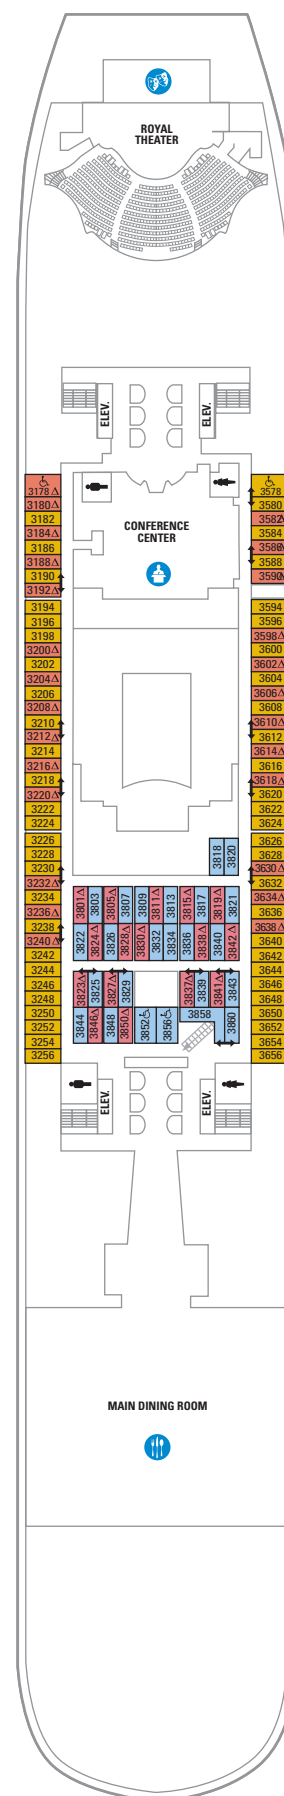

OUTSIDE VIEW

H I Ocean View Stateroom

Two twin beds that convert to Royal King, private bathroom and sitting area. (179 sq. ft.)
Accessible staterooms: 264 sq. ft.

INTERIOR

K N Large Interior Stateroom

Two twin beds that convert to Royal King, private bathroom and sitting area. (172 sq. ft.)
Accessible staterooms: 258 sq. ft.

Main Dining Room

Enjoy an expansive menu of delicious dinner options in early and late seating dining — as well as the flexible My Time Dining program.

LEGENDS:

- △ Stateroom with sofa bed
- * Stateroom has third Pullman bed available
- † Stateroom has third and fourth Pullman beds available
- ◆ Stateroom with sofa bed and third Pullman bed available
- ‡ Stateroom has four additional Pullman beds available
- ↓ Connecting staterooms.
- ♿ Indicates accessible staterooms
- ☒ Stateroom has an obstructed view

- 🍴 Dining Venue
- 🎪 Entertainment Area
- 🍹 Bars & Lounges
- 👦 Kids & Teens Area
- 🏊 Pool
- ♨ Spa
- 🏋 Fitness
- 🏃 Running Track
- 🧗 Rock climbing
- 🌊 FlowRider®
- ℹ Information
- 🏢 Conference Center
- 🛍 Shopping
- 🎰 Casino

NOTES:

All stateroom and balcony sizes are approximate
A Royal King measures 72.5 inches wide by 82 inches long.
For sofa bed configuration call your Travel Agent or Royal Caribbean International.
All staterooms and suites come complete with private bathroom, vanity area, safe, hair dryer, closed-circuit TV and phone.