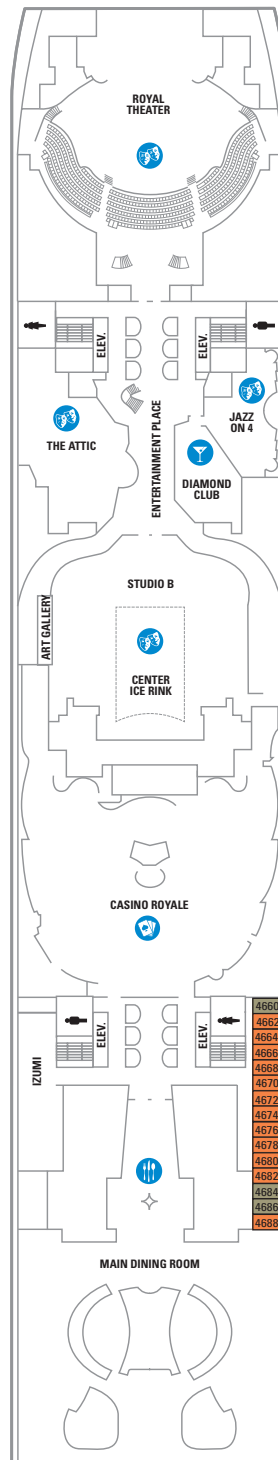

OUTSIDE VIEW

SO Studio Ocean View Stateroom

Full size bed and full bathroom. Single occupancy stateroom, no single supplement required. Can sleep up to 2. (96 sq. ft.)
Staterooms 4682 and 4688 are 104 sq. ft.

INTERIOR

SI Studio Interior Stateroom

Full size bed and full bathroom. Single occupancy stateroom, no single supplement required. Can sleep up to 2. (103 sq. ft.)
Stateroom 4660 is 96 sq. ft.

PUBLIC AREAS

LEGENDS:

- △ Stateroom with sofa bed
- * Stateroom has third Pullman bed available
- † Stateroom has third and fourth Pullman beds available
- ◆ Stateroom with sofa bed and third Pullman bed available
- ‡ Stateroom has four additional Pullman beds available
- ↓ Connecting staterooms.
- ♿ Indicates accessible staterooms
- ☒ Stateroom has an obstructed view

- 🍴 Dining Venue
- 🎪 Entertainment Area
- 🍸 Bars & Lounges
- 👦 Kids & Teens Area
- 🏊 Pool
- ♨ Spa
- 🏋 Fitness
- 🏃 Running Track
- 🧗 Rock climbing
- 🌊 FlowRider[®]
- ℹ Information
- 🗺 Conference Center
- 🛍 Shopping
- ♠ Casino