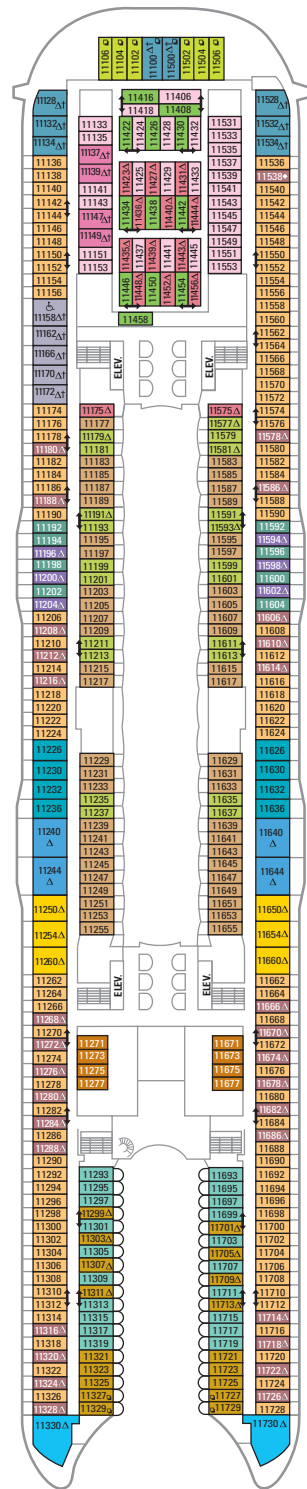

FB Family Ocean View Stateroom with Balcony

Two twin beds that convert to Royal King. Sofa converts to double bed, two Pullman beds, private bathroom and sitting area. (271 sq. ft. Balcony 82 sq. ft.)
Accessible Stateroom -11158: 374 sq. ft. Balcony 108 sq. ft.

D1 D2 D3 D6 Superior Ocean View Stateroom with Balcony

Two twin beds that convert to Royal King, private balcony, sitting area, and a private bathroom. (182 sq. ft. Balcony 50 to 80 sq. ft.)

OUTSIDE VIEW

FO Family Ocean View Stateroom

Two twin beds that convert to Royal King. Sofa converts to double bed, two Pullman beds, private bathroom and sitting area. (271 sq. ft.)

G Ocean View Stateroom

Two twin beds that convert to Royal King, private bathroom and sitting area. (179 sq. ft.)

INTERIOR

FI Family Interior Stateroom

Two twin beds that convert to Royal King. Sofa converts to double, two Pullman beds, private bathroom and sitting area. (260 sq. ft.)

J Interior Stateroom with Virtual Balcony

A high-definition screen that spans nearly floor to ceiling, providing real-time views of the ocean and destinations. Two twin beds that convert to Royal King, private bathroom and sitting area with sofa. (172 sq. ft.)

K L Large Interior Stateroom

Two twin beds that convert to Royal King, private bathroom and sitting area with sofa. (172 sq. ft.)

Q Interior Stateroom

Two twin beds that convert to Royal King, private bathroom and sitting area with sofa. (149 sq. ft.)

LEGENDS:

- △ Stateroom with sofa bed
- Stateroom has third Pullman bed available
- † Stateroom has third and fourth Pullman beds available
- Stateroom with sofa bed and third Pullman bed available
- ‡ Stateroom has four additional Pullman beds available
- ↓ Connecting staterooms.
- ♿ Indicates accessible staterooms
- ☐ Stateroom has an obstructed view

- 🍷 Dining Venue
- 🎪 Entertainment Area
- 🍹 Bars & Lounges
- 👦 Kids & Teens Area
- 🏊 Pool
- ♨ Spa
- 🏋 Fitness
- 🚴 Running Track
- 🧗 Rock climbing
- 🌊 FlowRider®
- ℹ Information
- 📺 Conference Center
- 🛍 Shopping
- 🎰 Casino

NOTES:

All stateroom and balcony sizes are approximate
A Royal King measures 72.5 inches wide by 82 inches long.
For sofa bed configuration call your Travel Agent or Royal Caribbean International.
All staterooms and suites come complete with private bathroom, vanity area, safe, hair dryer, closed-circuit TV and phone.