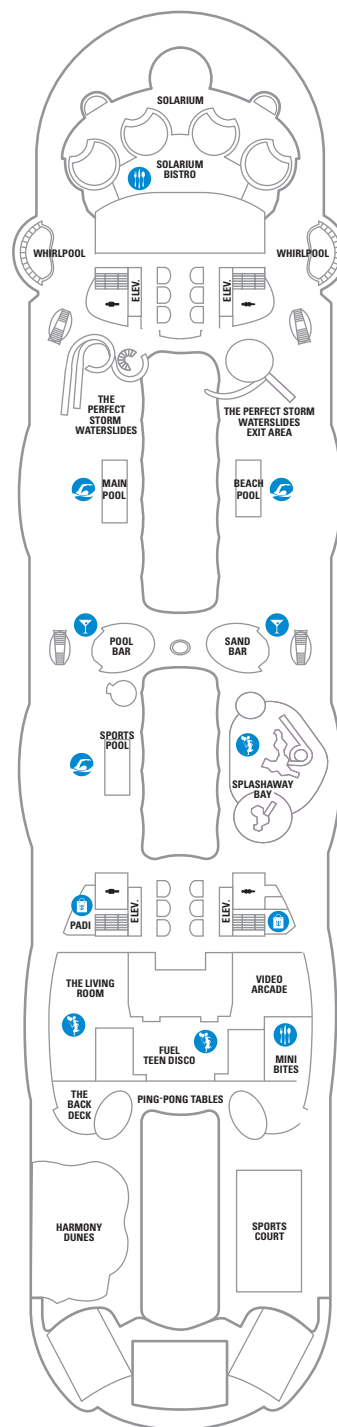

PUBLIC AREAS

Solarium

Sit in one of the cantilevered whirlpools in this tranquil, adults-only space with 3 decks of glass.

Solarium Bistro

During the day enjoy a classic bistro plate with a loved one or bring the family to this delicious dining experience that has something for everyone.

The Perfect Storm Waterslides

This tremendous trio of water slides is our Perfect Storm. Typhoon, Cyclone and Supercell are their names, and they're here to take you on a wet, wild ride. Access from deck 18, exit on deck 15.

Splashaway Bay

Ready, aim, soak! Introducing Royal Caribbean's biggest splash park yet, with slides, water cannons and waterfalls. And when the drench bucket fills up, everyone comes running.

The Living Room

A laid-back place for teens to hang out with new friends.

Video Arcade

Blips, bleeps, clangs and cheers. Play to win in a classic arcade atmosphere with timeless games like Pacman and table hockey, plus the latest – Guitar Hero, Fast and Furious Drift and more.

Fuel

Open 'til 2 a.m., teens can dance, listen to music, or just hang out.

Mini Bites

The perfect place to grab a bite to eat.

Harmony Dunes

Come test your golf skills at our challenging miniature golf course that will entertain adults and children alike.

LEGENDS:

Dining Venue	Running Track
Entertainment Area	Rock climbing
Bars & Lounges	FlowRider®
Kids & Teens Area	Information
Pool	Conference Center
Spa	Shopping
Fitness	Casino