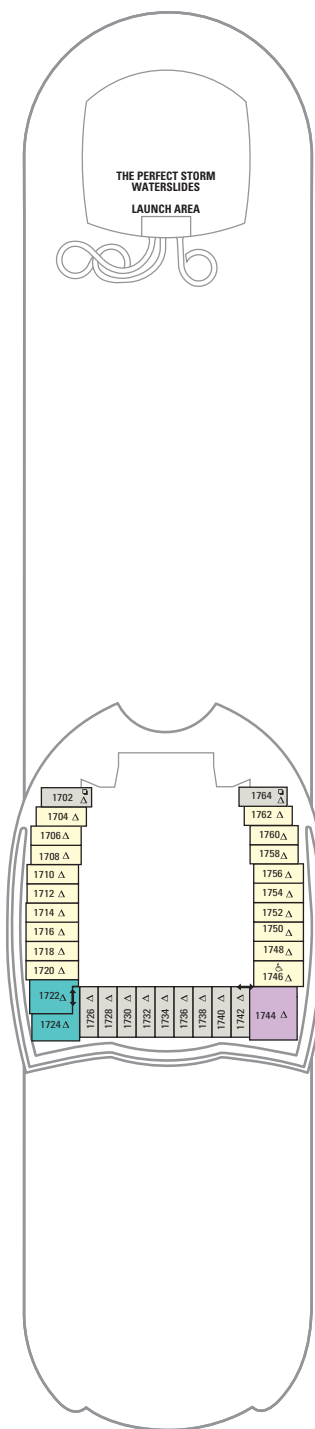

SUITE

RL Royal Loft Suite with Balcony

Two-decks-high stateroom with panoramic views. Master bedroom and bath on second level. Bath has a tub, shower, two sinks and bidet. Stairway to second level. Four twin beds that convert to two Royal King beds. Bath with shower on main level. Private balcony with whirlpool and dining area. Dining area with dry bar. Living room sofa converts to double bed. Closets on each level. (1,524 sq. ft. Balcony 843 sq. ft.)

SL Sky Loft Suite with Balcony

Two-decks-high stateroom with panoramic views. Master bedroom and bath on second level. Bedroom has two twin beds that convert to Royal King. Bath has a shower for two. Stairway to second level. Bath with shower for two on main level. Private balcony with dining area. Dining area with dry bar. Living room sofa converts to double bed. Closets on each level. (722 sq. ft. Balcony 410 sq. ft.)

L1 L2 Crown Loft Suite with Balcony

Two-decks-high stateroom with panoramic views. Master bedroom with Royal King size bed and bath on second level. Bath with shower on main level. Private balcony with chairs, dining area with dry bar, table/desk. Living room sofa converts to double bed. (545 sq. ft. Balcony 114 sq. ft.)
Accessible Staterooms: 737 sq. ft. Balcony 140 sq. ft.

LEGENDS:

- Δ Stateroom with sofa bed
- * Stateroom has third Pullman bed available
- † Stateroom has third and fourth Pullman beds available
- ◆ Stateroom with sofa bed and third Pullman bed available
- ‡ Stateroom has four additional Pullman beds available
- ↓ Connecting staterooms.
- ♿ Indicates accessible staterooms
- 🚫 Stateroom has an obstructed view