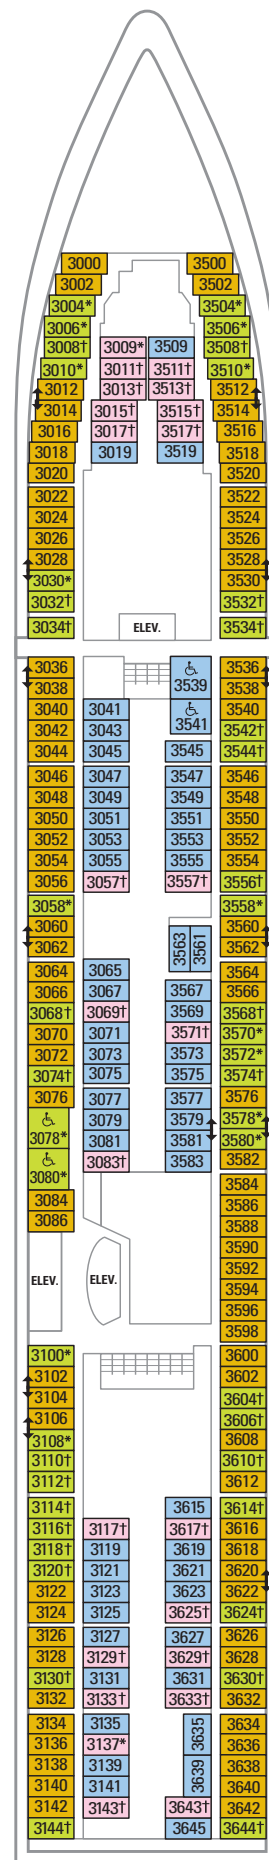

OCEAN VIEW

G I Large Ocean View Stateroom

Two twin beds that convert to Royal King, sitting area with sofa, vanity area and a private bathroom. (170 sq. ft.) Please note: Ocean View Staterooms on deck 2 have a porthole instead of a window.

INTERIOR

L N Interior Stateroom

Two twin beds that convert to Royal King, sitting area with sofa, vanity area, and a private bathroom. (170 sq. ft.)

LEGENDS:

- △ Stateroom with sofa bed
- * Stateroom has third Pullman bed available
- † Stateroom has third and fourth Pullman beds available
- ◆ Stateroom with sofa bed and third Pullman bed available
- ‡ Stateroom has four additional Pullman beds available
- ↕ Connecting staterooms.
- ♿ Indicates accessible staterooms
- Stateroom has an obstructed view
- >> Stateroom opens only on the starboard side
- 🍴 Dining Venue
- 🎮 Entertainment Area
- 🍹 Bars & Lounges
- 👦 Kids & Teens Area
- 🏊 Pool
- ♨ Spa
- 🏋 Fitness
- 🏃 Running Track
- 🧗 Rock climbing
- ℹ Information
- 🏢 Conference Center
- 🛍 Shopping
- 🎰 Casino

NOTES:

All stateroom and balcony sizes are approximate
 A Royal King measures 72.5 inches wide by 82 inches long.
 For sofa bed configuration call your Travel Agent or Royal Caribbean International.
 All staterooms and suites come complete with private bathroom, vanity area, safe, hair dryer, closed-circuit TV and phone.