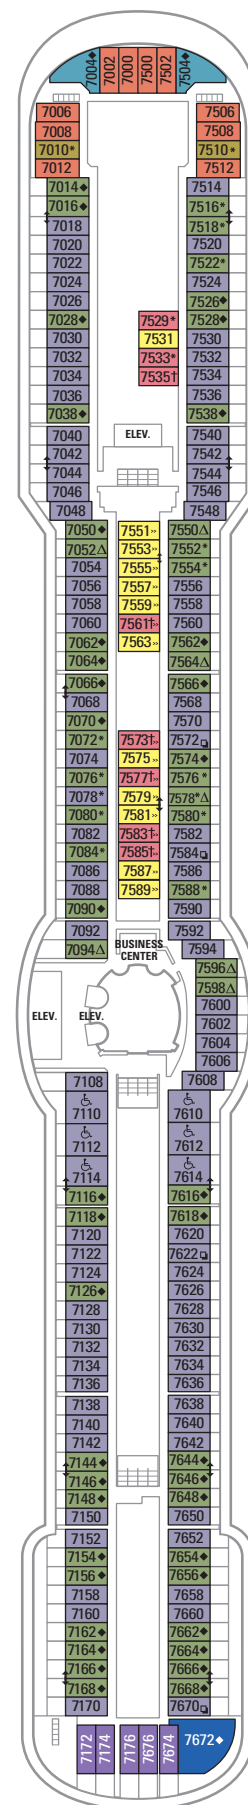

SUITE

TS Two Bedroom Suite with Balcony

Two bedrooms with two twin beds that convert to Royal King and two bathrooms. Second bedroom has two Pullman beds. Master bathroom with tub. Living area with double sofa bed, private balcony and concierge service. Stateroom: 584 sq. ft. Balcony: 191 sq. ft.

OUTSIDE VIEW

FO Family Ocean View Stateroom

Two twin beds that convert to Royal King, sitting area with sofa, vanity area and a private bathroom. (319 sq. ft.)

F H Large Ocean View Stateroom

Two twin beds that convert to Royal King, sitting area with sofa, vanity area and a private bathroom. (170 sq. ft.)

INTERIOR

K M Interior Stateroom

Two twin beds that convert to Royal King, sitting area with sofa, vanity area, and a private bathroom. (170 sq. ft.)

PUBLIC AREAS

Business Center

Computers for browsing the internet and complimentary printing are available to meet your business needs.

LEGENDS:

- △ Stateroom with sofa bed
- * Stateroom has third Pullman bed available
- † Stateroom has third and fourth Pullman beds available
- ◆ Stateroom with sofa bed and third Pullman bed available
- ‡ Stateroom has four additional Pullman beds available
- ‡ Connecting staterooms.
- ♿ Indicates accessible staterooms
- ◻ Stateroom has an obstructed view
- >> Stateroom opens only on the starboard side