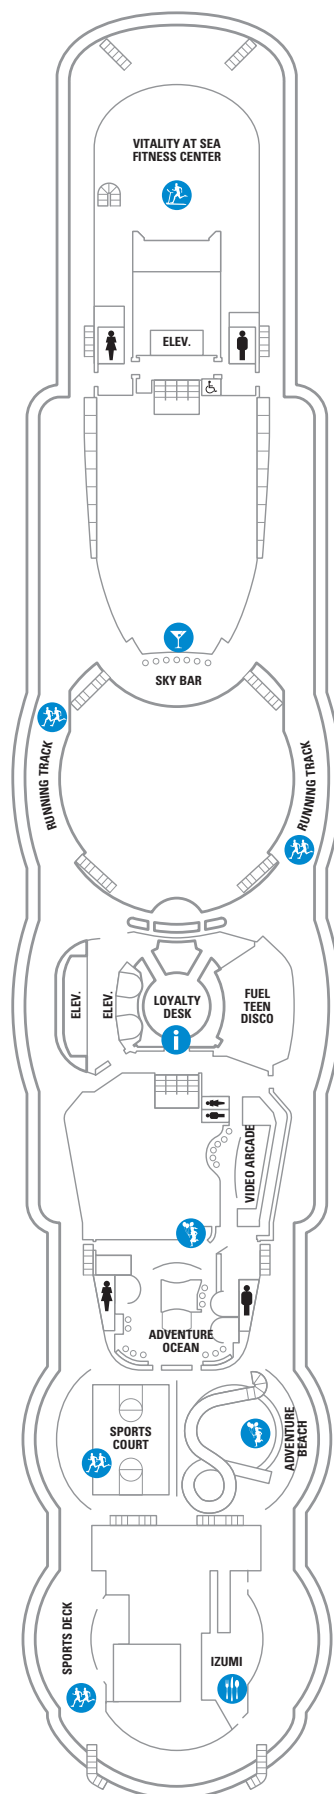

PUBLIC AREAS

Vitality^{SM} at Sea Fitness Center

Our seaside fitness center features modern exercise equipment.

Running Track

Run laps while taking in the view. Our tracks are open to anyone and proper shoes are recommended.

Loyalty Ambassador Desk

Crown & Anchor Society loyalty program information.

Fuel

Parties where teens can gather, dance, and enjoy the music.

Video Arcade

Blips, bleeps, clangs and cheers. Play to win in a classic arcade atmosphere with timeless games like Pacman and table hockey, plus the latest - Guitar Hero, Fast and Furious Drift and more.

Adventure Ocean®

A spacious playroom offers toys, books and games for the little sailors.

Adventure Beach

An onboard waterpark for kids, complete with a waterslide and pool.

Sports Court

An outdoor activity court for sports, including basketball and volleyball.

Izumi Japanese Cuisine

Sushi, sashimi and more all made-to-order with intense flavors, the best ingredients and impeccable presentation.

Dining Venue	Spa	Information
Entertainment Area	Fitness	Conference Center
Bars & Lounges	Running Track	Shopping
Kids & Teens Area	Rock climbing	Casino
Pool