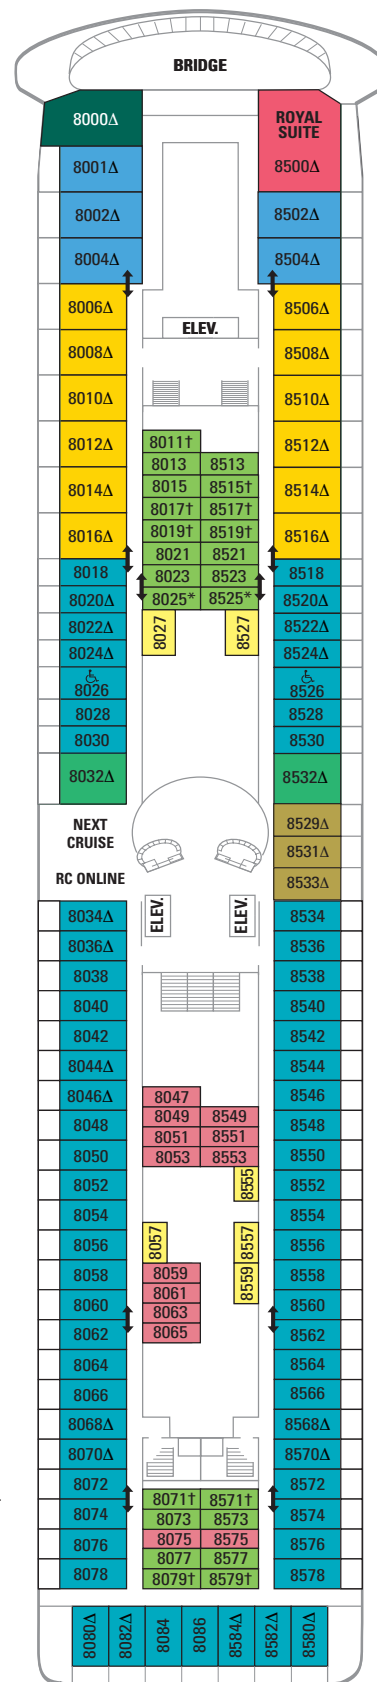

JS Junior Suite with Balcony

Two twin beds that convert to Royal King, private balcony, private bathroom with bathtub and a sitting area with sofa bed. (230 sq. ft., balcony 76 sq. ft.)

FJ Family Junior Suite with Balcony

Family Junior Suite - One bedroom with twin beds, one bathroom, living area with double sofa bed and two twin beds that convert to Royal King. Private balcony. (452 sq. ft., balcony 54 sq. ft.)

OCEAN VIEW

F Panoramic Ocean View Stateroom

Floor to ceiling window. Two twin beds that convert to Royal King, sitting area with sofa, vanity area and a private bathroom. (220 sq. ft.)

INTERIOR

J Superior Interior Stateroom

Two twin beds that convert to Royal King, vanity area and a private bathroom. (142 sq. ft.)

K Large Interior Stateroom

Two twin beds that convert to Royal King, vanity area and a private bathroom. (142 sq. ft.)

M Interior Stateroom

Two twin beds that convert to Royal King, vanity area and a private bathroom. (132 sq. ft.)

PUBLIC AREAS

Next Cruise

Join our complimentary Crown & Anchor® Society loyalty program, and enjoy savings on your next Royal Caribbean vacation. While onboard, meet with our Loyalty & Cruise Sales staff to reserve your next cruise, and you can enjoy reduced deposit and credit towards your future vacation.

royalcaribbean online

Drop by this internet café to use our computer workstations – browse the web, check email and stocks, and chat with friends.

SYMBOL LEGEND

- △ Stateroom with sofa bed.
- Stateroom has third Pullman bed available.
- † Stateroom has third and fourth Pullman beds available.
- ↓ Connecting staterooms.
- ♿ Indicates accessible staterooms.
- Stateroom with sofa bed and third Pullman bed available.
- ‡ Stateroom has four additional Pullman beds available.
- Stateroom has an obstructed view.

NOTES:

A Royal King measures 72.5 inches wide by 82 inches long. For sofa bed configuration call your Travel Agent or Royal Caribbean International.