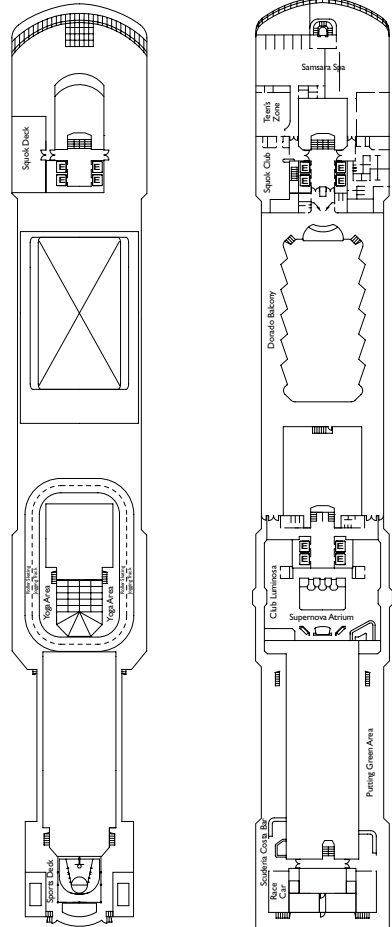

DECK 11
TURCHESI