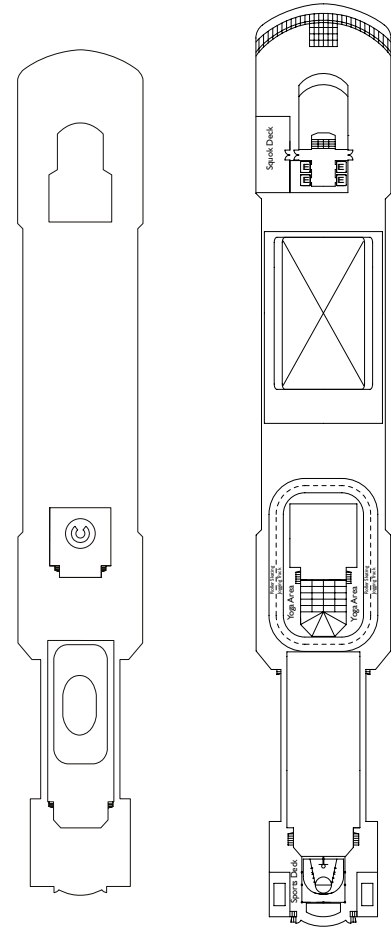

Costa Luminosa

Grt: 92.600 t
Length: 294 m
Width: 32,25 m
Cruising speed: 21,6 knots
Double Occupancy Capacity: 2,260

Inside Cabins

- Classic Agata, Avorio, Rubino
- Premium Rubino, Smeraldo, Topazio, Corallo
- Samsara Topazio

Oceanview Cabins

- Classic, obstructed view Agata
- Premium Corallo, Rubino, Smeraldo

Balcony Cabins

- Classic Avorio, Agata
- Premium Rubino, Smeraldo, Topazio
- Samsara Topazio

Suites

- Mini Suite with Balcony Agata, Avorio, Smeraldo, Topazio
- Suite with Balcony Avorio, Rubino, Smeraldo, Topazio
- Panorama Suite with Balcony Agata, Avorio, Rubino, Smeraldo, Topazio
- Grand Suite with Balcony Smeraldo
- Samsara Suite with Balcony Topazio

- ✓ cabins with partially obstructed view
- X cabins with obstructed views
- H handicapped accessible cabins
- C connecting cabins
- E elevator
- 1 upper berth
- single sofa bed
- ▲ 2 lower beds that cannot be converted into a double
- 1 double bed that cannot be converted into two lower beds

Please note: Double bed is available in all cabin categories.

DECK 12
PIETRA DI LUNA