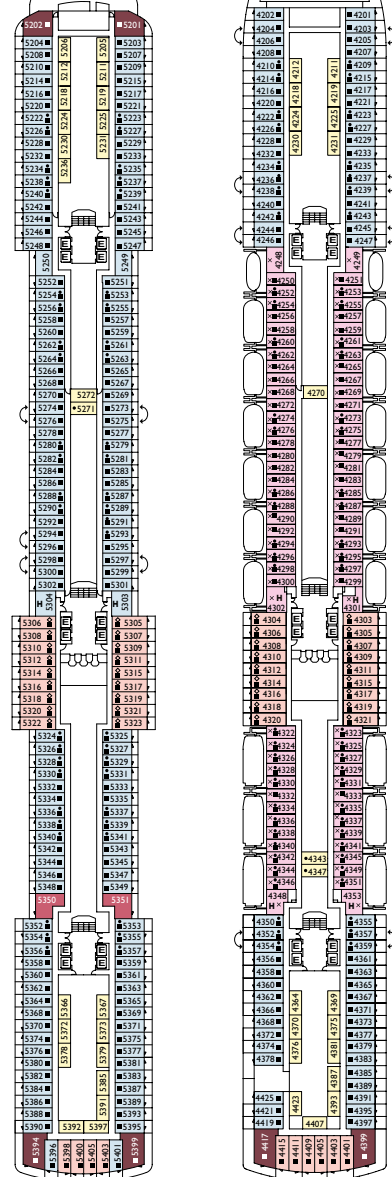

Costa Luminosa

Grt: 92.600 t
 Length: 294 m
 Width: 32,25 m
 Cruising speed: 21,6 knots
 Double Occupancy Capacity: 2,260

Inside Cabins

- Classic Agata, Avorio, Rubino
- Premium Rubino, Smeraldo, Topazio, Corallo
- Samsara Topazio

- ✓ cabins with partially obstructed view
- X cabins with obstructed views
- H handicapped accessible cabins
- C connecting cabins
- E elevator
- 1 upper berth
- single sofa bed
- ▲ 2 lower beds that cannot be converted into a double
- ◇ 1 double bed that cannot be converted into two lower beds

Please note: Double bed is available in all cabin categories.

DECK 12
PIETRA DI LUNA

DECK 11
TURCHESI

DECK 10
GIADA

DECK 9
ACQUAMARINA

DECK 8
TOPAZIO

DECK 7
SMERALDO

DECK 6
RUBINO

DECK 5
AVORIO

DECK 4
AGATA

DECK 3
AMBRA

DECK 2
ZAFFIRO

DECK 1
CORALLO