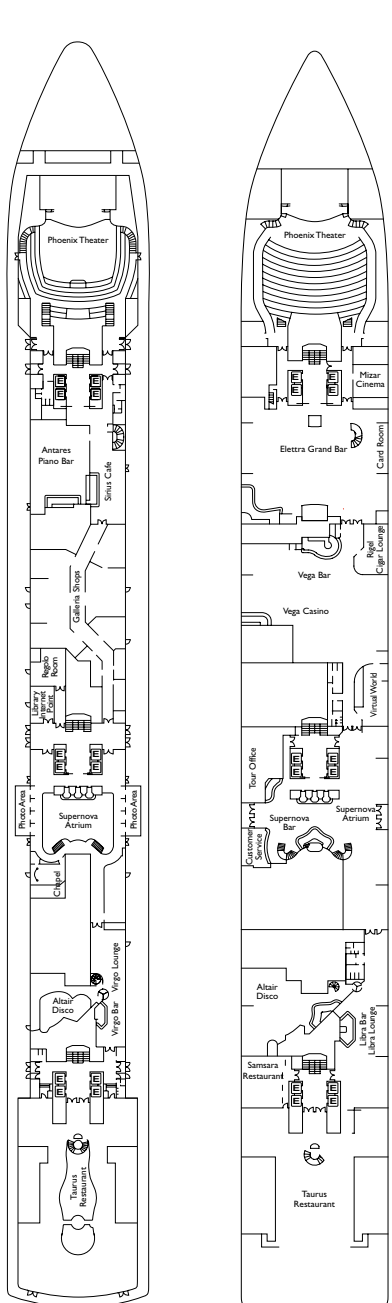

Costa Luminosa

Grt: 92.600 t
 Length: 294 m
 Width: 32,25 m
 Cruising speed: 21,6 knots
 Double Occupancy Capacity: 2,260

Inside Cabins

- Classic Agata, Avorio, Rubino
- Premium Rubino, Smeraldo, Topazio, Corallo
- Samsara Topazio

- ✓ cabins with partially obstructed view
- X cabins with obstructed views
- H handicapped accessible cabins
- C connecting cabins
- E elevator
- 1 upper berth
- single sofa bed
- ▲ 2 lower beds that cannot be converted into a double
- ◇ 1 double bed that cannot be converted into two lower beds

Please note: Double bed is available in all cabin categories.

DECK 12
PIETRA DI LUNA

DECK 11
TURCHESI

DECK 10
GIADA

DECK 9
ACQUAMARINA

DECK 8
TOPAZIO

DECK 7
SMERALDO

DECK 6
RUBINO

DECK 5
AVORIO

DECK 4
AGATA

DECK 3
AMBRA

DECK 2
ZAFFIRO

DECK 1
CORALLO