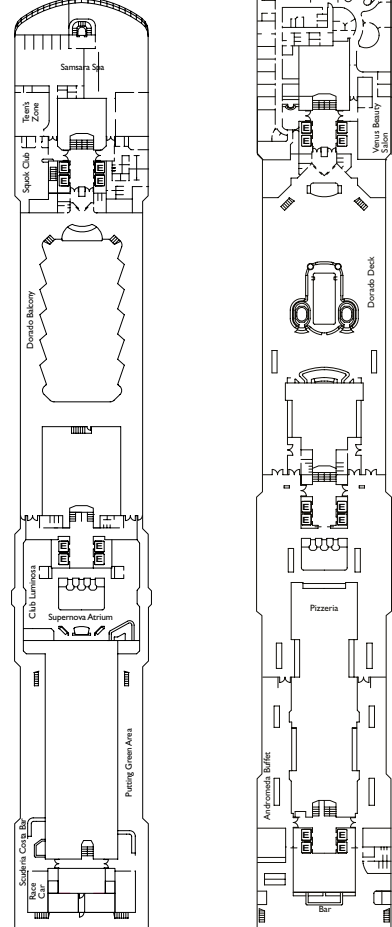

Costa Luminosa

Grt: 92.600 t
 Length: 294 m
 Width: 32,25 m
 Cruising speed: 21,6 knots
 Double Occupancy Capacity: 2,260

Inside Cabins

- Classic Agata, Avorio, Rubino
- Premium Rubino, Smeraldo, Topazio, Corallo
- Samsara Topazio

- ✓ cabins with partially obstructed view
- X cabins with obstructed views
- H handicapped accessible cabins
- C connecting cabins
- E elevator
- 1 upper berth
- single sofa bed
- ▲ 2 lower beds that cannot be converted into a double
- ◇ 1 double bed that cannot be converted into two lower beds

Please note: Double bed is available in all cabin categories.

DECK 12
PIETRA DI LUNA

DECK 11
TURCHESI

DECK 10
GIADA

DECK 9
ACQUAMARINA

DECK 8
TOPAZIO

DECK 7
SMERALDO

DECK 6
RUBINO