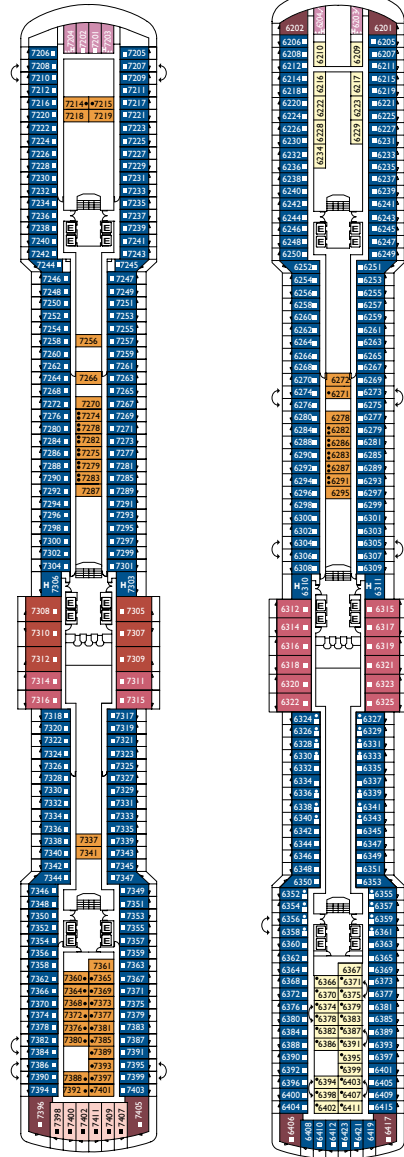

Costa Luminosa

Grt: 92.600 t
 Length: 294 m
 Width: 32,25 m
 Cruising speed: 21,6 knots
 Double Occupancy Capacity: 2,260

Inside Cabins

- Classic Agata, Avorio, Rubino
- Premium Rubino, Smeraldo, Topazio, Corallo
- Samsara Topazio

- ✓ cabins with partially obstructed view
- X cabins with obstructed views
- H handicapped accessible cabins
- C connecting cabins
- E elevator
- 1 upper berth
- single sofa bed
- ▲ 2 lower beds that cannot be converted into a double
- ◇ 1 double bed that cannot be converted into two lower beds

Please note: Double bed is available in all cabin categories.

DECK 12
PIETRA DI LUNA

DECK 11
TURCHESI

DECK 10
GIADA

DECK 9
ACQUAMARINA

DECK 8
TOPAZIO

DECK 7
SMERALDO

DECK 6
RUBINO

DECK 5
AVORIO

DECK 4
AGATA

DECK 3
AMBRA

DECK 2
ZAFFIRO

DECK 1
CORALLO