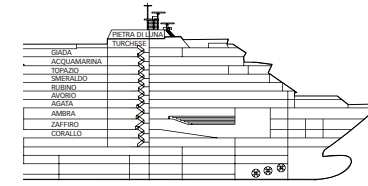

Costa Luminosa

Grt: 92.600 t
 Length: 294 m
 Width: 32,25 m
 Cruising speed: 21,6 knots
 Double Occupancy Capacity: 2,260

Inside Cabins

- Classic Agata, Avorio, Rubino
- Premium Rubino, Smeraldo, Topazio, Corallo
- Samsara Topazio