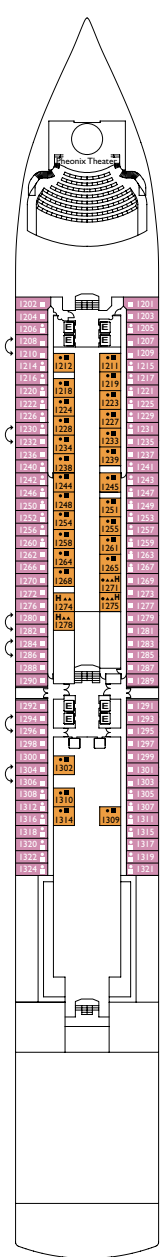

Costa Luminosa

Grt: 92.600 t
 Length: 294 m
 Width: 32,25 m
 Cruising speed: 21,6 knots
 Double Occupancy Capacity: 2,260

Inside Cabins

- Classic Agata, Avorio, Rubino
- Premium Rubino, Smeraldo, Topazio, Corallo
- Samsara Topazio

- ✓ cabins with partially obstructed view
- X cabins with obstructed views
- H handicapped accessible cabins
- C connecting cabins
- E elevator
- 1 upper berth
- single sofa bed
- ▲ 2 lower beds that cannot be converted into a double
- ◇ 1 double bed that cannot be converted into two lower beds

Please note: Double bed is available in all cabin categories.

DECK 12
PIETRA DI LUNA

DECK 11
TURCHESI

DECK 10
GIADA

DECK 9
ACQUAMARINA

DECK 8
TOPAZIO

DECK 7
SMERALDO

DECK 6
RUBINO

DECK 5
AVORIO

DECK 4
AGATA

DECK 3
AMBRA

DECK 2
ZAFFIRO

DECK 1
CORALLO