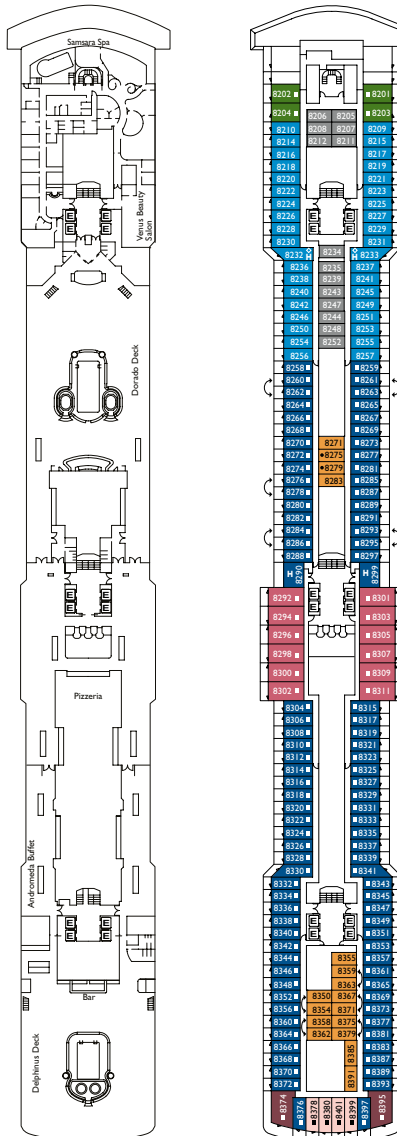

Costa Luminosa

Grt: 92.600 t
 Length: 294 m
 Width: 32,25 m
 Cruising speed: 21,6 knots
 Double Occupancy Capacity: 2,260

Inside Cabins

- Classic Agata, Avorio, Rubino
- Premium Rubino, Smeraldo, Topazio, Corallo
- Samsara Topazio

- ✓ cabins with partially obstructed view
- X cabins with obstructed views
- H handicapped accessible cabins
- C connecting cabins
- E elevator
- 1 upper berth
- single sofa bed
- ▲ 2 lower beds that cannot be converted into a double
- ◇ 1 double bed that cannot be converted into two lower beds

Please note: Double bed is available in all cabin categories.

DECK 12
PIETRA DI LUNA

DECK 11
TURCHESI

DECK 10
GIADA

DECK 9
ACQUAMARINA

DECK 8
TOPAZIO

DECK 7
SMERALDO

DECK 6
RUBINO

DECK 5
AVORIO

DECK 4
AGATA

DECK 3
AMBRA

DECK 2
ZAFFIRO

DECK 1
CORALLO