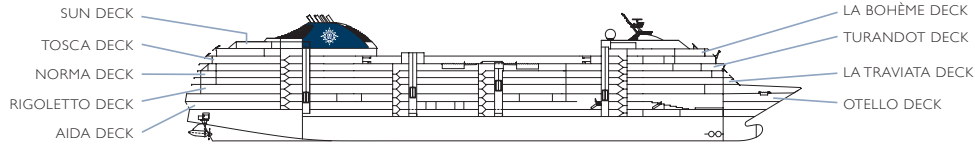

MSC OPERA

www.msccruisesusa.com
1-877-665-4655

ACCOMODATIONS

1	Interior	7	Oceanview
2	Interior	8	Oceanview
3	Interior	9	Oceanview
4	Interior	10	Balcony
5	Interior	11	Balcony Suite
6*	Oceanview		

* Certain staterooms have obstructed views.

STATEROOM SYMBOLS KEY

1. ▲ Sofa bed
   - 3rd bed is a bunk bed
   - 3rd & 4th beds are bunk beds
   - Double sofa bed
   - ∪ Connecting staterooms
   - H Disabled stateroom
2. 3rd bed available in CAT: 1, 2, 3, 4, 7, 8, 9, 11
   - 4th bed available in CAT: 1, 2, 3, 4, 8, 9
   - All staterooms are two single beds convertible to a European king size bed except disabled staterooms (H)

SHIP DETAILS

Gross Tonnage:	59,058
Guests:	1,712 DOUBLE OCCUPANCY
Total Guests:	2,199
Staterooms:	856
Crew:	732 APPROXIMATELY
Launch Date:	2004
Speed:	22 knots
Length:	824 feet
Beam:	94 feet
Current:	110/220 volts