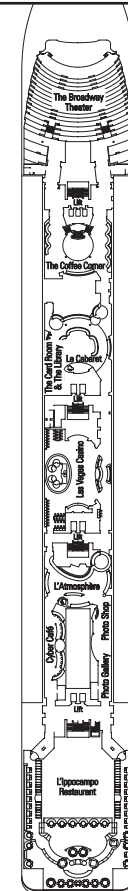

DECK 6
PUCCINI