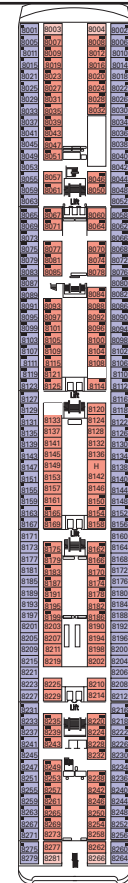

DECK 8
PAGANINI