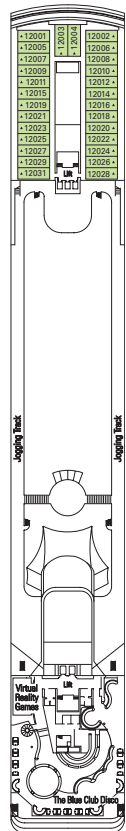

DECK 12
ROSSINI