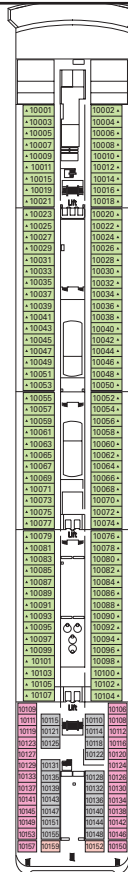

DECK 10
BELLINI