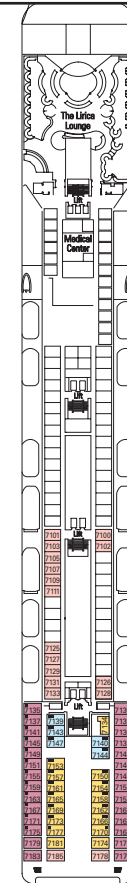

DECK 7
SCARLATTI