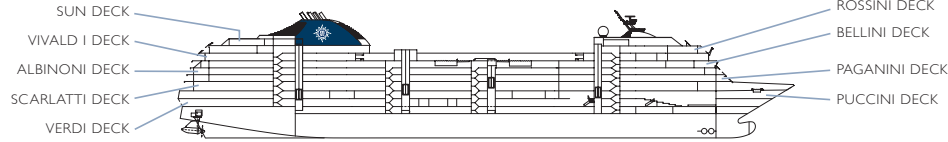

MSC LIRICA

www.msccruisesusa.com
1-877-665-4655