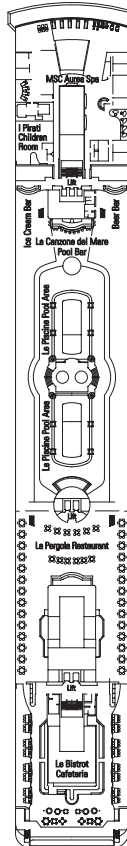

DECK 11
VIVALDI