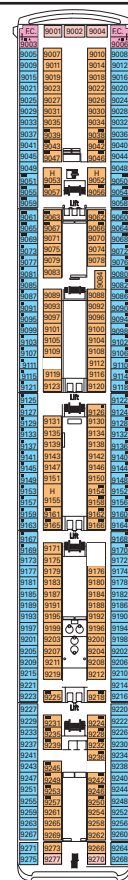

DECK 9
ALBINONI