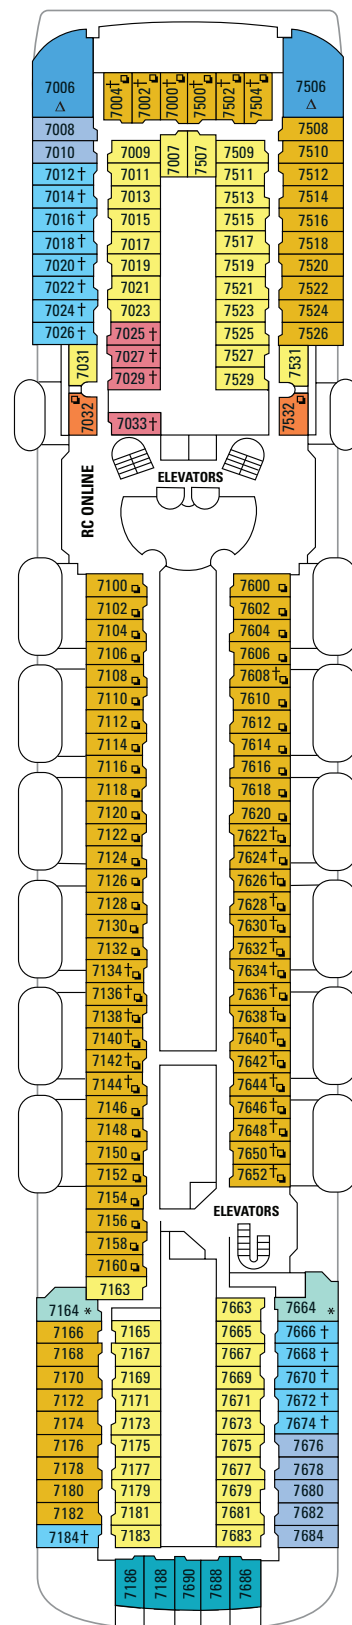

Double bed, private balcony, and private bathroom. (184 to 238 sq. ft. Balcony 140 to 288 sq. ft.)

OCEAN VIEW

SO Small Ocean View Stateroom

Two twin beds that convert to Royal King, sitting area and a private bathroom. (111 to 126 sq. ft.)

F1 Ocean View Stateroom

Two twin beds that convert to Royal King, vanity area, and a private bathroom. (206 sq. ft.)

F2 F3 Ocean View Stateroom

Two twin beds that convert to Royal King, vanity area, and a private bathroom. (137 to 163 sq. ft.)

I Ocean View Stateroom

Two twin beds that convert to Royal King, vanity area, and a private bathroom. (138 to 145 sq. ft.)

INTERIOR

K M Interior Stateroom

Two twin beds that convert to Royal King, vanity area, and a private bathroom. (109 to 131 sq. ft.)

LEGENDS:

Δ Stateroom with sofa bed

* Stateroom has third Pullman bed available

† Stateroom has third and fourth Pullman beds available

◆ Stateroom with sofa bed and third Pullman bed available

‡ Stateroom has four additional Pullman beds available