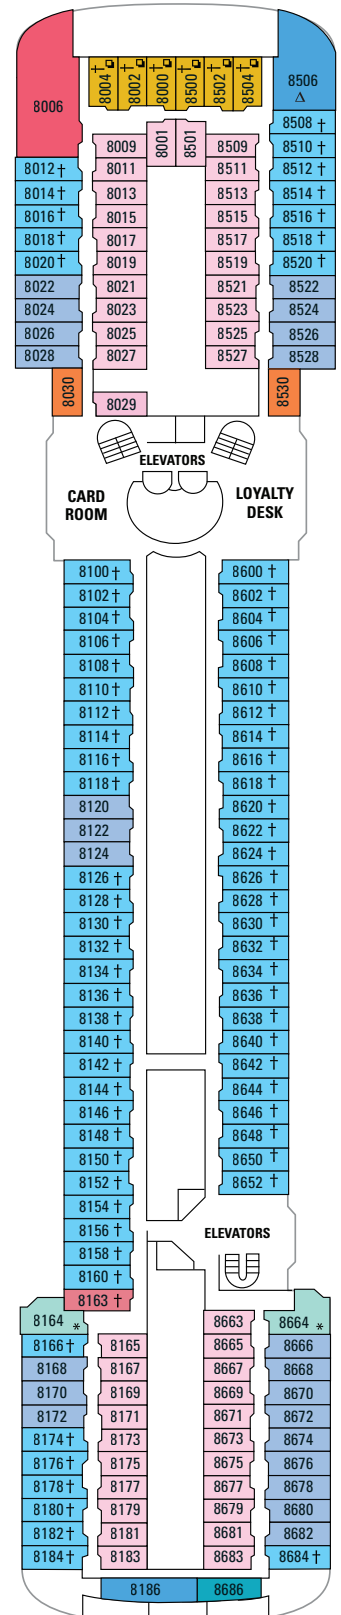

SUITE/DELUXE

JS Junior Suite with Balcony

Two twin beds that convert to Royal King, sofa bed, balcony and a private bathroom with bathtub. (112 to 155 sq. ft. Balcony 32 to 140 sq. ft.)

OS Owner's Suite with Balcony

Double bed, private balcony, and private bathroom. (184 to 238 sq. ft. Balcony 140 to 288 sq. ft.)

RS Royal Suite with Balcony

Private balcony, whirlpool bathtub, separate living room with refrigerator and wet bar. (587 sq. ft. Balcony 288 sq. ft.)

OCEAN VIEW

SO Small Ocean View Stateroom

Two twin beds that convert to Royal King, sitting area and a private bathroom. (111 to 126 sq. ft.)

F1 Ocean View Stateroom

Two twin beds that convert to Royal King, vanity area, and a private bathroom. (206 sq. ft.)

F2 F3 Ocean View Stateroom

Two twin beds that convert to Royal King, vanity area, and a private bathroom. (137 to 163 sq. ft.)

I Ocean View Stateroom

Two twin beds that convert to Royal King, vanity area, and a private bathroom. (138 to 145 sq. ft.)

INTERIOR

K L Interior Stateroom

Two twin beds that convert to Royal King, vanity area, and a private bathroom. (109 to 130 sq. ft.)

PUBLIC AREAS

Card Room

Tables for cards and board games. Everything is complimentary for your enjoyment.

Loyalty Ambassador Desk added

Crown & Anchor Society loyalty program information.

LEGENDS:

△ Stateroom with sofa bed

* Stateroom has third Pullman bed available

† Stateroom has third and fourth Pullman beds available

◆ Stateroom with sofa bed and third Pullman bed available

‡ Stateroom has four additional Pullman beds available

‡ Connecting staterooms.

♿ Indicates accessible staterooms

◻ Stateroom has an obstructed view

○ Stateroom has porthole

🍴 Dining Venue

🎪 Entertainment Area

🍹 Bars & Lounges

👶 Kids & Teens Area

🏊 Pool

♨ Spa

🏋 Fitness

🏃 Running Track

🧗 Rock climbing

ℹ Information

🏢 Conference Center

🛍 Shopping

🎰 Casino

NOTES:

All stateroom and balcony sizes are approximate

For sofa bed configuration call your Travel Agent or Royal Caribbean International.