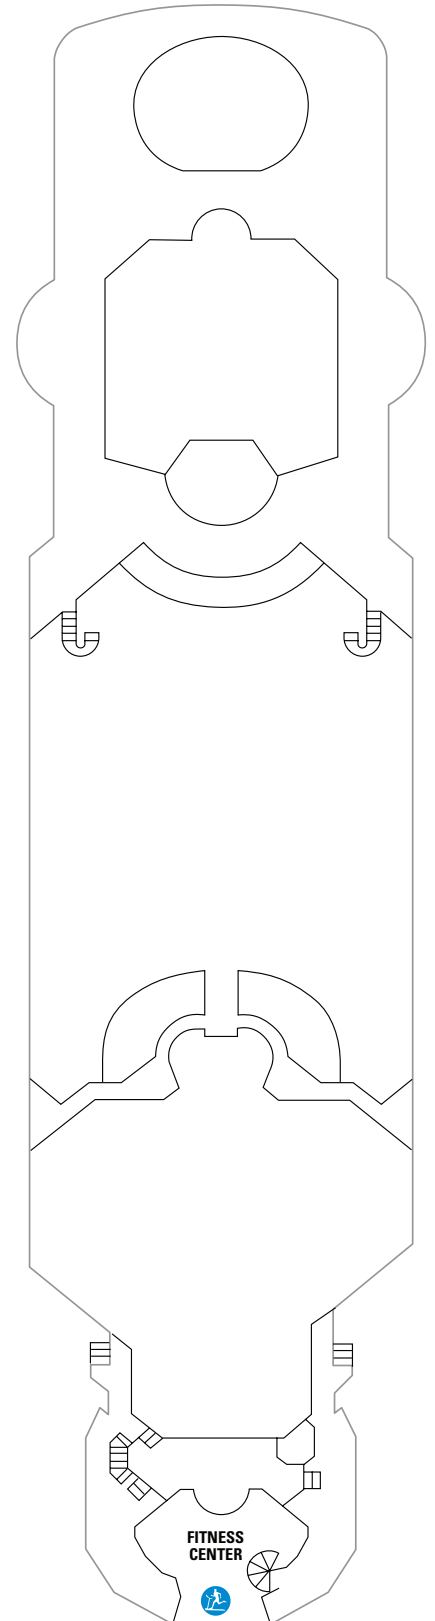

PUBLIC AREAS

Fitness Center

Our seaside fitness center features modern exercise equipment.

LEGENDS:

- △ Stateroom with sofa bed
- * Stateroom has third Pullman bed available
- † Stateroom has third and fourth Pullman beds available
- ◆ Stateroom with sofa bed and third Pullman bed available
- ‡ Stateroom has four additional Pullman beds available
- ‡ Connecting staterooms.
- ♿ Indicates accessible staterooms
- ▣ Stateroom has an obstructed view
- Stateroom has porthole

-  Dining Venue
-  Entertainment Area
-  Bars & Lounges
-  Kids & Teens Area
-  Pool
-  Spa
-  Fitness

-  Running Track
-  Rock climbing
-  Information
-  Conference Center
-  Shopping
-  Casino

NOTES:

All stateroom and balcony sizes are approximate
For sofa bed configuration call your Travel Agent or Royal Caribbean International.