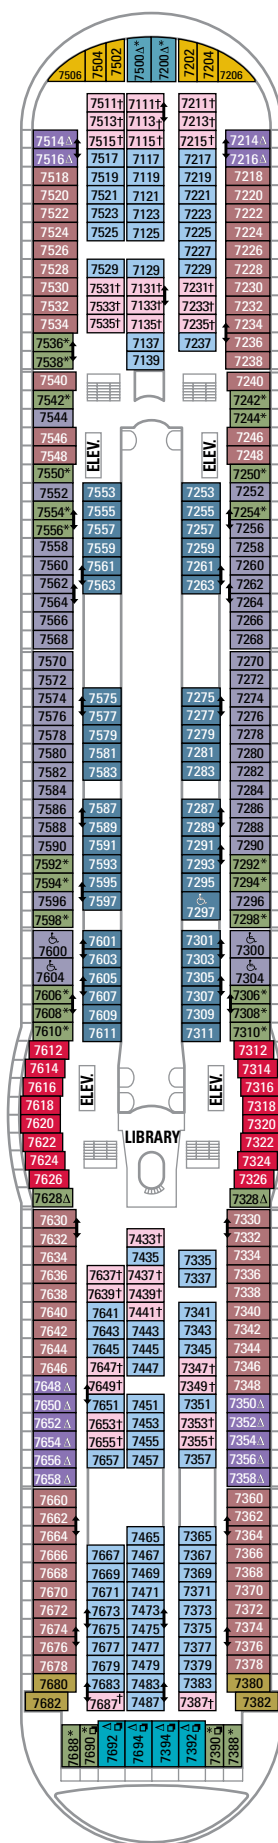

F Large Ocean View Stateroom

Two twin beds that convert to Royal King, sitting area with sofa, vanity area and a private bathroom. (175 sq. ft.)

I Ocean View Stateroom

Two twin beds that convert to Royal King, sitting area with sofa, vanity area, and a private bathroom. (160 sq. ft.)

INTERIOR

PR Promenade Stateroom

Bowed windows with a view of the Royal Promenade, two twin beds that convert to Royal King, sitting area with sofa, vanity area, and a private bathroom. (160 sq. ft.)

L N Interior Stateroom

Two twin beds that convert to Royal King, sitting area with sofa, vanity area, and a private bathroom. (150 sq. ft.)

LEGENDS:

- △ Stateroom with sofa bed
- Stateroom has third Pullman bed available
- † Stateroom has third and fourth Pullman beds available
- Stateroom with sofa bed and third Pullman bed available
- ‡ Stateroom has four additional Pullman beds available
- ‡ Connecting staterooms.
- ♿ Indicates accessible staterooms
- Stateroom has an obstructed view
- 🎮 Entertainment Area
- 🍴 Dining Venue
- 🍸 Bars & Lounges
- 👦 Kids & Teens Area
- 🏊 Pool
- 🧖 Spa
- 🏋️ Fitness
- 👤 Guest Services
- 🗣️ Conference Center
- 🛍️ Shopping
- 🎰 Casino
- 🏃 Running Track
- 🧗 Rock climbing
- 🌊 FlowRider®

PUBLIC AREAS

Library

Our onboard library features comfortable reading chairs, card tables for gaming, as well as an impressive selection of books and guidebooks.

NOTES:

- Safes - All staterooms.
- All stateroom and balcony sizes are approximate.
- Refrigerators available upon request depending on availability.
- Safety deposit boxes are also available at Guest Relations.
- Not shown: Medical Center.
- A Royal King measures 72.5 inches wide by 82 inches long.
- For sofa bed configuration call your Travel Agent or Royal Caribbean International.
- All Royal Caribbean® staterooms and suites come complete with private bathroom, vanity area, hair dryer, closed-circuit TV and phone.