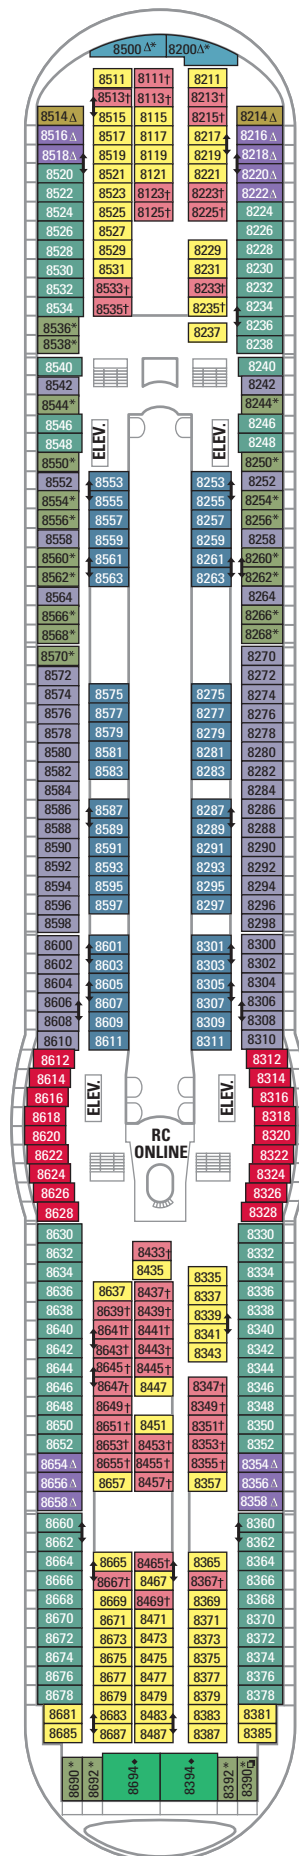

FO Family Ocean View Stateroom

Two twin beds that convert to Royal King, additional bunk beds in separate area, separate sitting area with sofa bed, and a private bathroom with shower.
(293 sq. ft.)

F Large Ocean View Stateroom

Two twin beds that convert to Royal King, sitting area with sofa, vanity area and a private bathroom.
(175 sq. ft.)

INTERIOR

PR Promenade Stateroom

Bowed windows with a view of the Royal Promenade, two twin beds that convert to Royal King, sitting area with sofa, vanity area, and a private bathroom.
(160 sq. ft.)

K M Interior Stateroom

Two twin beds that convert to Royal King, sitting area with sofa, vanity area, and a private bathroom.
(150 sq. ft.)

LEGENDS:

1. △ Stateroom with sofa bed
   - Stateroom has third Pullman bed available
   - † Stateroom has third and fourth Pullman beds available
   - Stateroom with sofa bed and third Pullman bed available
   - ‡ Stateroom has four additional Pullman beds available
   - ‡ Connecting staterooms.
   - ♿ Indicates accessible staterooms
   - Stateroom has an obstructed view
3. 🎮 Entertainment Area
   - 👤 Guest Services
   - 🍴 Dining Venue
   - 🏢 Conference Center
   - 🍸 Bars & Lounges
   - 🛍 Shopping
   - 👶 Kids & Teens Area
   - 🎰 Casino
   - 🏊 Pool
   - 🏃 Running Track
   - ♨ Spa
   - 🧗 Rock climbing
   - 🏋 Fitness
   - 🌊 FlowRider®

PUBLIC AREAS

royalcaribbean Online®

It's high tech on the high seas! With royalcaribbean online, for a small fee you can access the Internet, send e-mails or send your family an e-postcard with your picture in it.

NOTES:

- Safes - All staterooms.
- All stateroom and balcony sizes are approximate.
- Refrigerators available upon request depending on availability.
- Safety deposit boxes are also available at Guest Relations.
- Not shown: Medical Center.
- A Royal King measures 72.5 inches wide by 82 inches long.
- For sofa bed configuration call your Travel Agent or Royal Caribbean International.
- All Royal Caribbean® staterooms and suites come complete with private bathroom, vanity area, hair dryer, closed-circuit TV and phone.